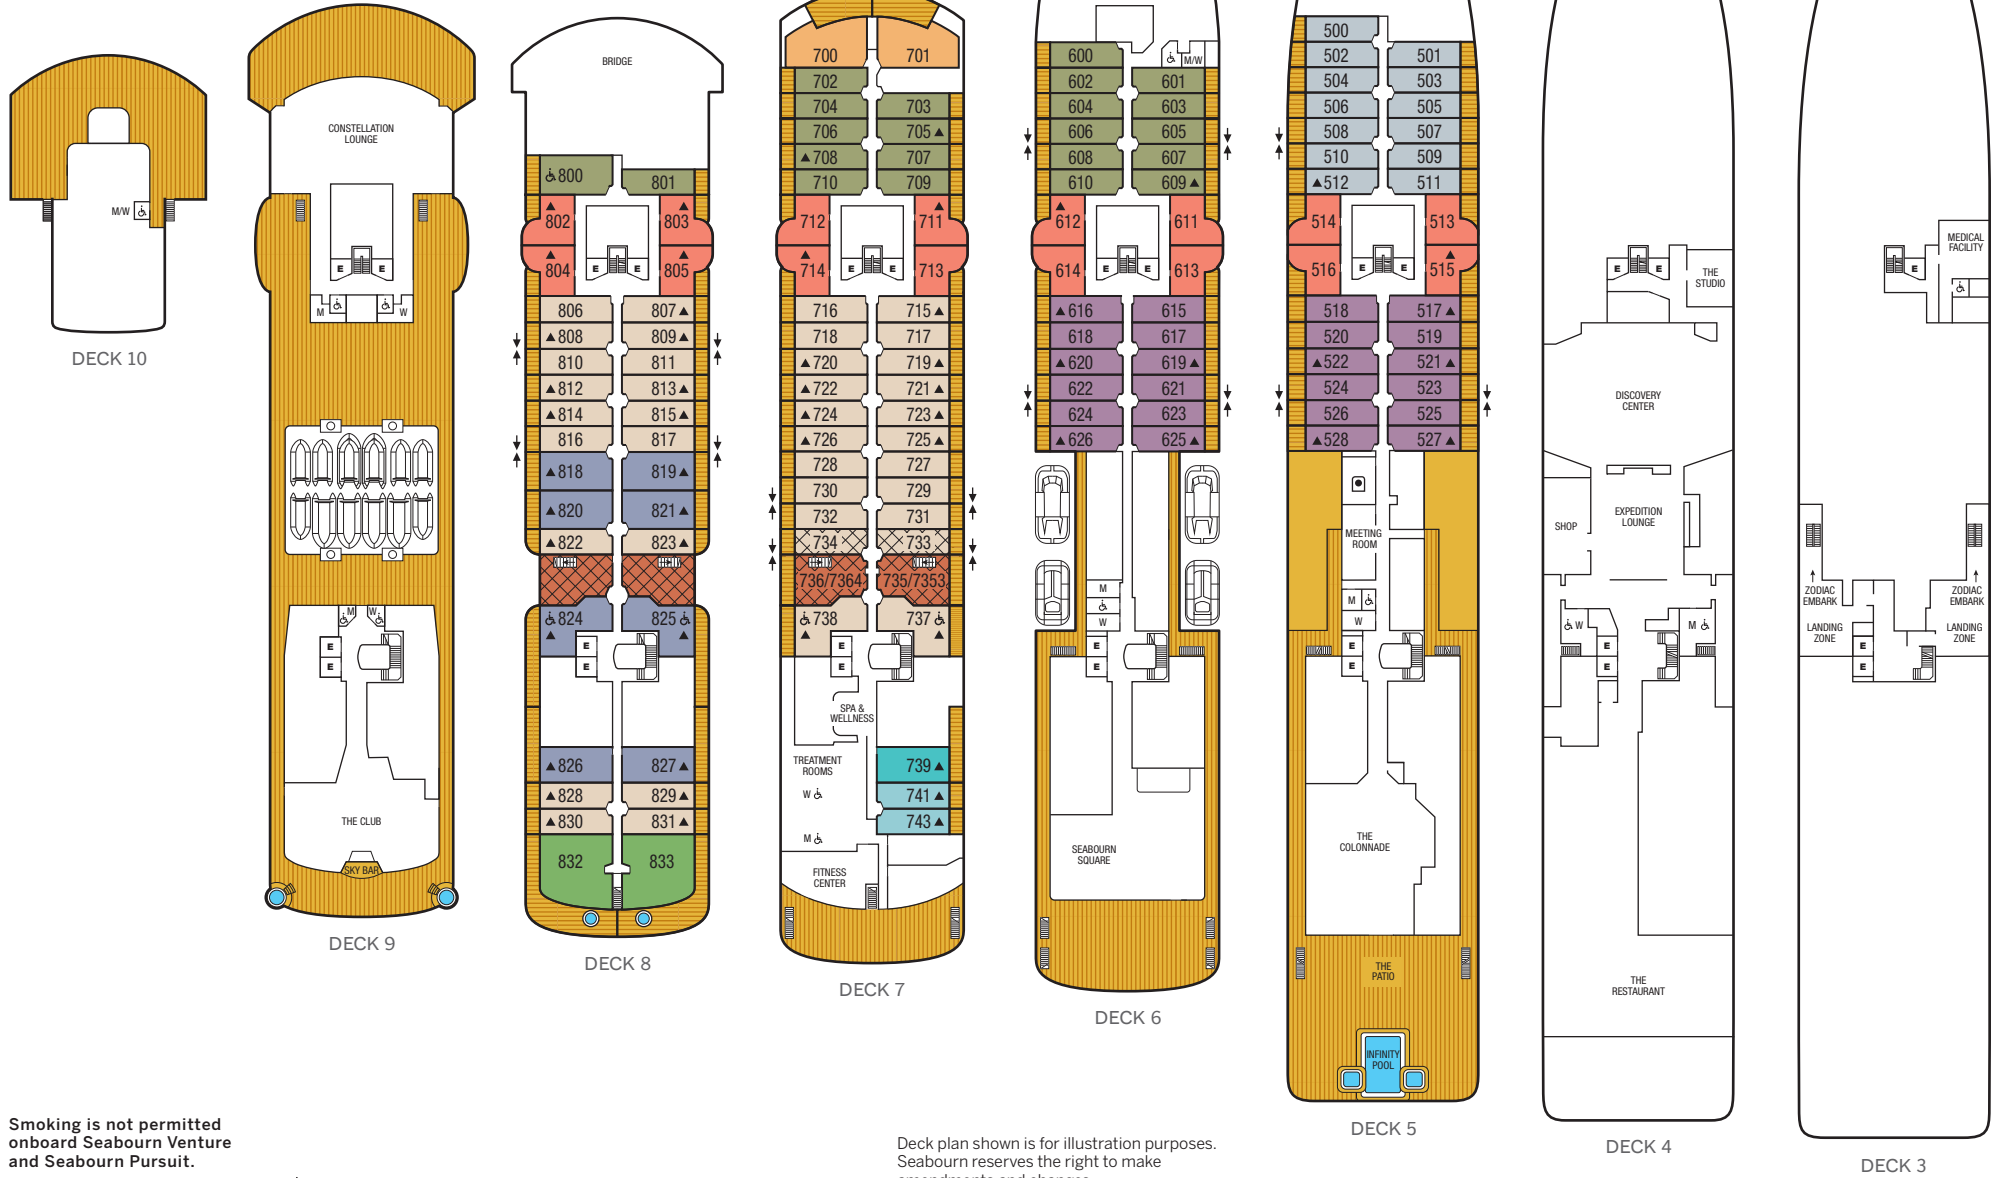

Seabourn Venture Seabourn Pursuit

DECK PLANS

Smoking is not permitted onboard Seabourn Venture and Seabourn Pursuit.

Connecting Suites

When combining the following suites, their suite numbers change as follows:
Suites 733 and 735 become Grand Wintergarden Suite 7353;
suites 734 and 736 become Grand Wintergarden Suite 7364.

Wheelchair Accessible Suites

Suites 737 and 825 are wheelchair accessible, roll-in shower only, wheelchair accessible doorways.
Suites 738, 800 and 824 are wheelchair accessible, transfer shower, wheelchair-accessible doorways.

- ▲ Third Guest Capacity Suite—sofa converts to the size of a twin bed to accommodate one guest
- E Elevator
- ☑ Self Service Launderette

Deck plan shown is for illustration purposes. Seabourn reserves the right to make amendments and changes.

SUITE CATEGORIES

GR	WG	SS	OW	PS	PH
VP	VS	V4	V3	V2	V1