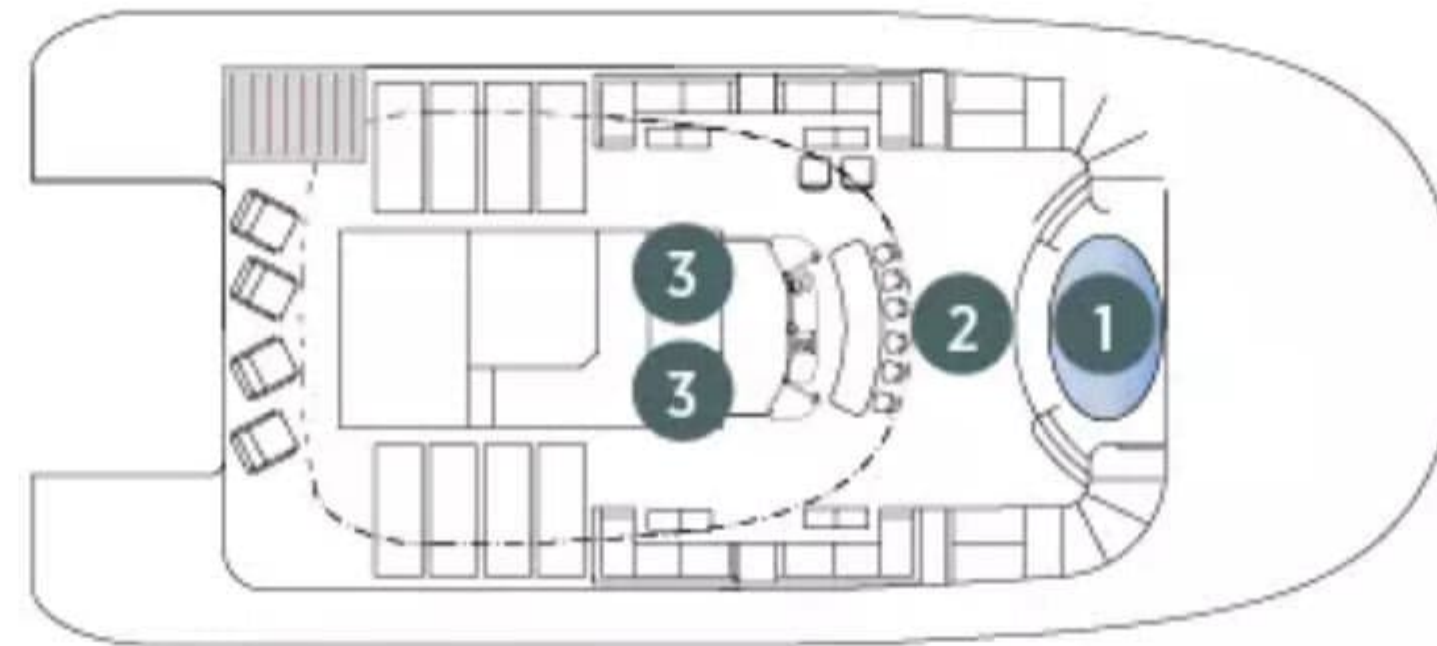

- 1 The Sky Bar
- 2 Observation Deck
- 3 Aqua Pool & Aqua Café
- 4 Observation Lounge
- 5 Amici Bar & Lounge
- 6 La Cucina Dining
- 7 La Cucina Terrace
- 8 Marina Platform
- 9 Wellness Area
- 10 Water Sports Boat

TECHNICAL DATA
 Built Emerald Azzurra 2022, Emerald Sakara 2023
 Length 360 gft (110m)
 Guests 100
 Cabins 50
 Crew 76

Sky Deck

Pool Deck

Panorama Deck

Observation Deck

Emerald Deck

Wellness Deck

Deck Plan

- 1 Spa Pool
- 2 Sky Bar
- 3 Lifts
- 4 Aqua Café
- 5 Aqua Pool
- 6 Navigation Bridge
- 7 Life Boats
- 8 Observation Lounge
- 9 Observation Terrace
- 10 Self-service Laundry
- 11 Amici Bar & Lounge
- 12 Reception
- 13 Boutique Azzurra
- 14 La Cucina Dining
- 15 La Cucina Terrace
- 16 Medical Centre
- 17 Gym
- 18 Infrared Sauna
- 19 Elements Spa
- 20 Hairdressers
- 21 Tender Boats
- 22 Water Sports Boat
- 23 Garage
- 24 Marina Platform

Cabin Categories

- | | |
|--|---|
| <p>Pool Deck</p> <ul style="list-style-type: none"> SA Owner's Suite S Deluxe Balcony Suite | <p>Observation Deck</p> <ul style="list-style-type: none"> Y Yacht Suite B Balcony Suite |
| <p>Panorama Deck</p> <ul style="list-style-type: none"> T Terrace Suite A Balcony Suite | <p>Emerald Deck</p> <ul style="list-style-type: none"> D Oceanview Stateroom |