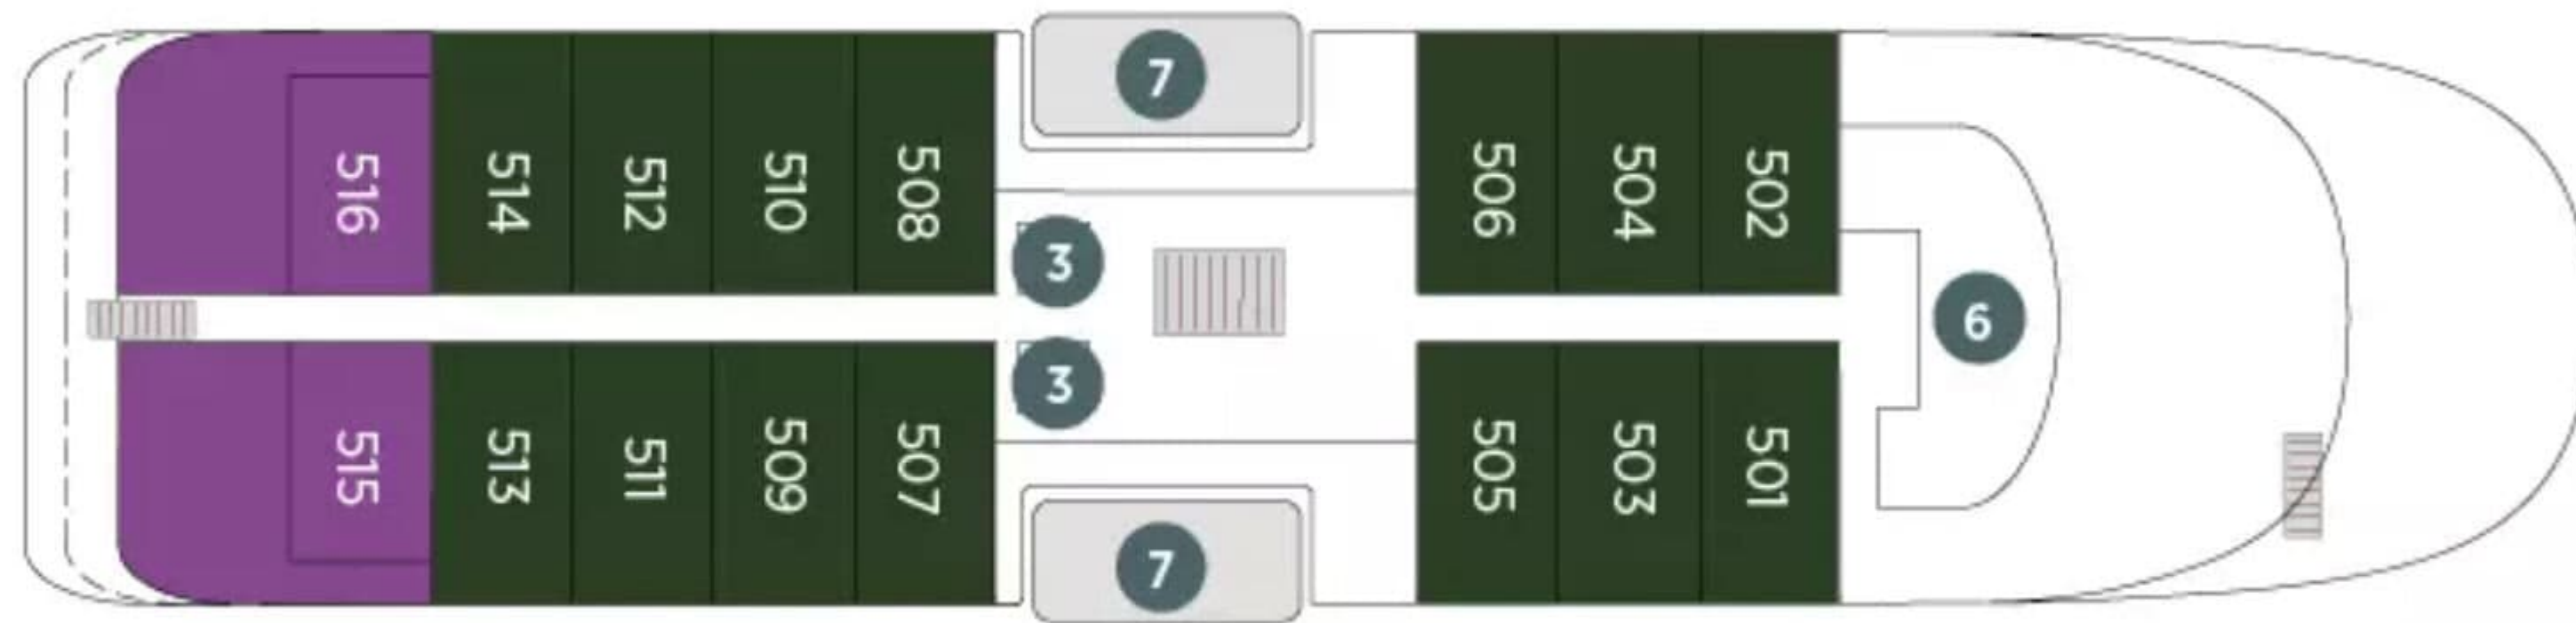

- 1 The Sky Bar
- 2 Observation Deck
- 3 Aqua Pool & Aqua Café
- 4 Observation Lounge
- 5 Amici Bar & Lounge
- 6 La Cucina Dining
- 7 La Cucina Terrace
- 8 Marina Platform
- 9 Wellness Area
- 10 Water Sports Boat

TECHNICAL DATA
 Built Emerald Azzurra 2022, Emerald Sakara 2023
 Length 360 gft (110m)
 Guests 100
 Cabins 50
 Crew 76

Sky Deck

Pool Deck

Panorama Deck

Observation Deck

Emerald Deck

Wellness Deck

Deck Plan