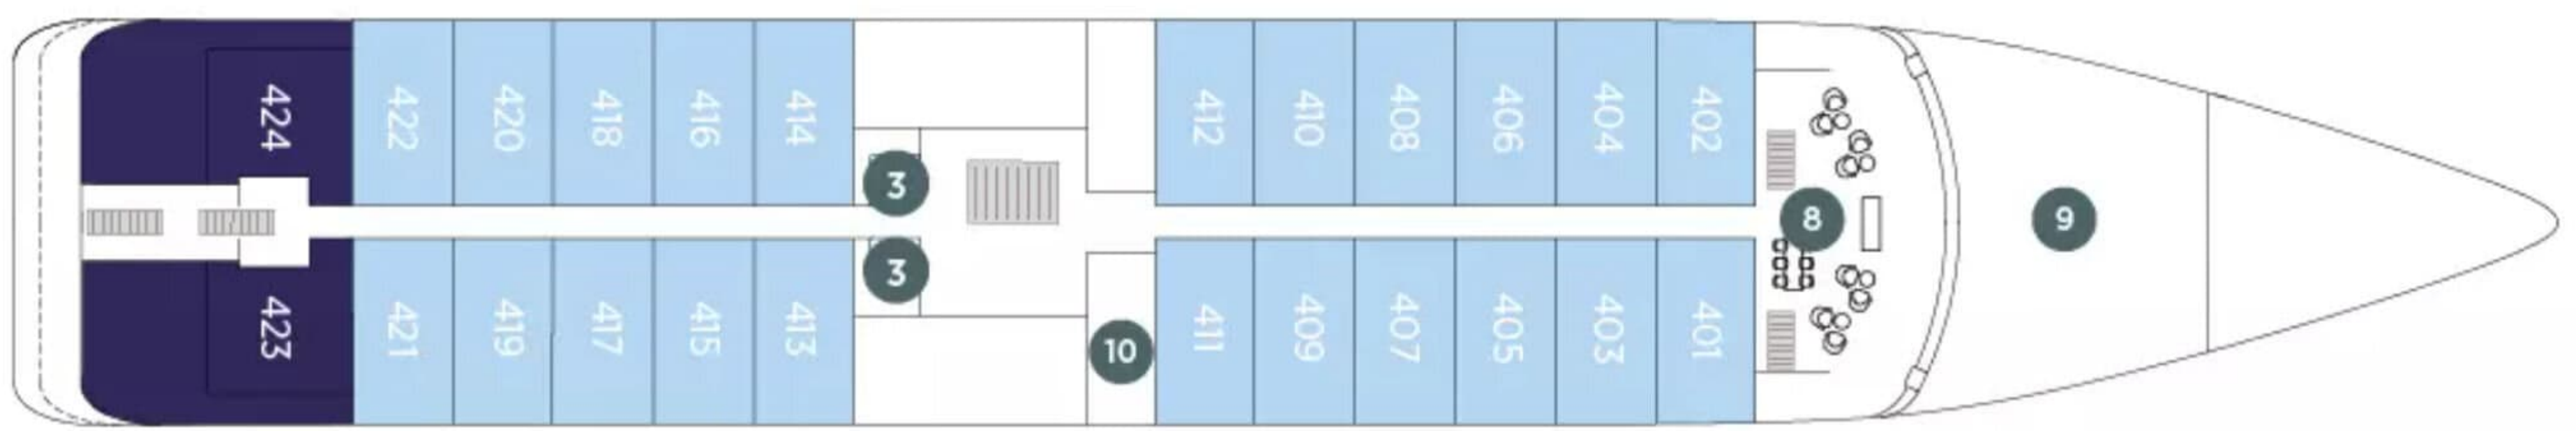

- 1 The Sky Bar
- 2 Observation Deck
- 3 Aqua Pool & Aqua Café
- 4 Observation Lounge
- 5 Amici Bar & Lounge
- 6 La Cucina Dining
- 7 La Cucina Terrace
- 8 Marina Platform
- 9 Wellness Area
- 10 Water Sports Boat

TECHNICAL DATA
 Built Emerald Azzurra 2022, Emerald Sakara 2023
 Length 360 gft (110m)
 Guests 100
 Cabins 50
 Crew 76

Sky Deck

Pool Deck

Panorama Deck

Observation Deck

Emerald Deck

Wellness Deck

Deck Plan

Cabin Categories

- | | |
|--|---|
| <p>Pool Deck</p> <ul style="list-style-type: none"> SA Owner's Suite S Deluxe Balcony Suite | <p>Observation Deck</p> <ul style="list-style-type: none"> Y Yacht Suite B Balcony Suite |
| <p>Panorama Deck</p> <ul style="list-style-type: none"> T Terrace Suite A Balcony Suite | <p>Emerald Deck</p> <ul style="list-style-type: none"> D Oceanview Stateroom |