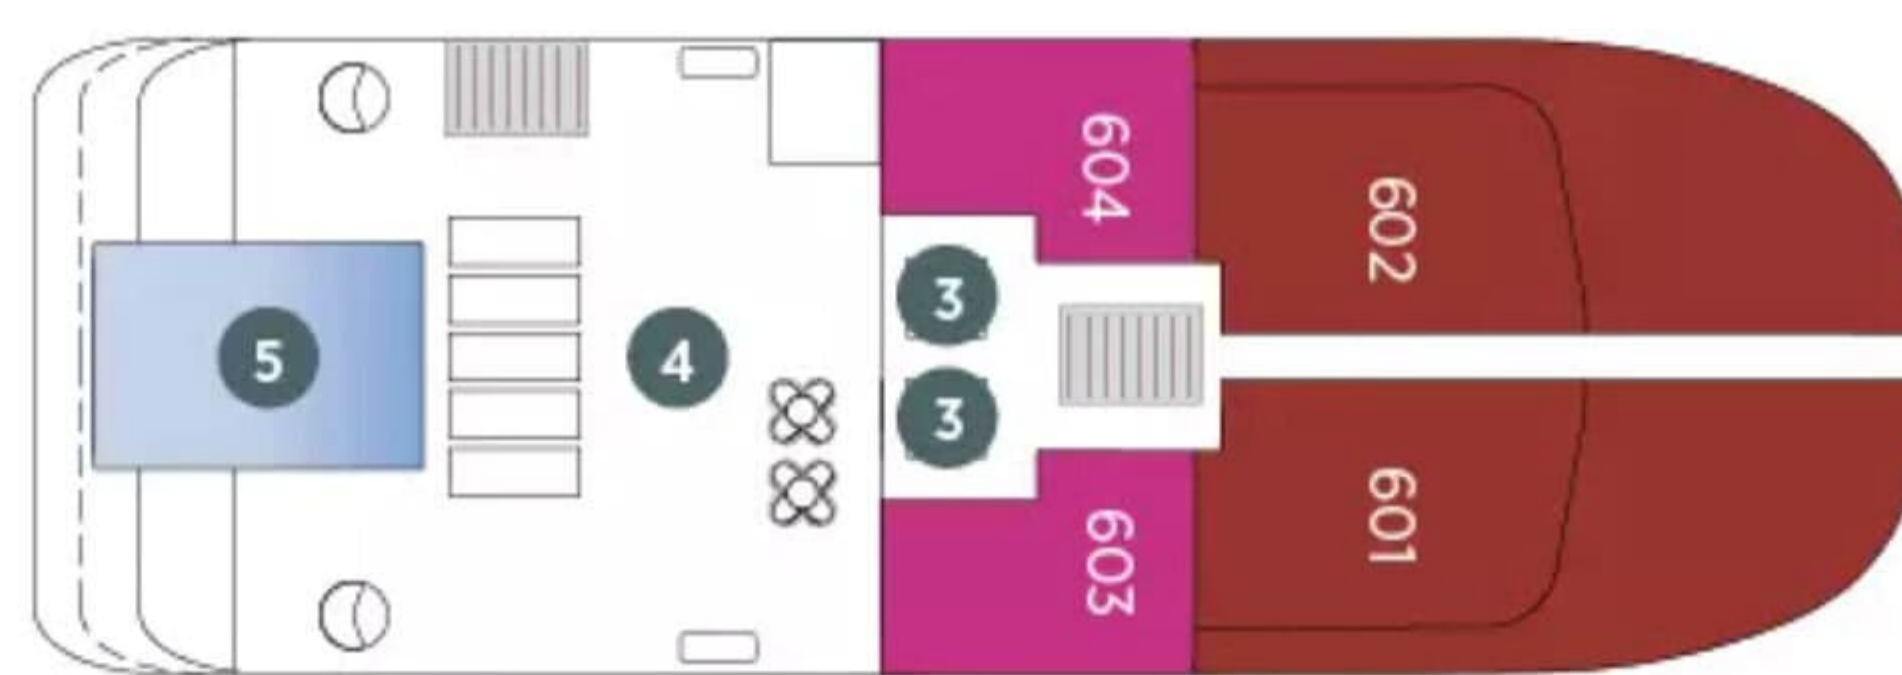

- 1 The Sky Bar
- 2 Observation Deck
- 3 Aqua Pool & Aqua Café
- 4 Observation Lounge
- 5 Amici Bar & Lounge
- 6 La Cucina Dining
- 7 La Cucina Terrace
- 8 Marina Platform
- 9 Wellness Area
- 10 Water Sports Boat

TECHNICAL DATA
 Built Emerald Azzurra 2022, Emerald Sakara 2023
 Length 360 gft (110m)
 Guests 100
 Cabins 50
 Crew 76

Sky Deck

Pool Deck

Panorama Deck

Observation Deck

Emerald Deck

Wellness Deck

Deck Plan