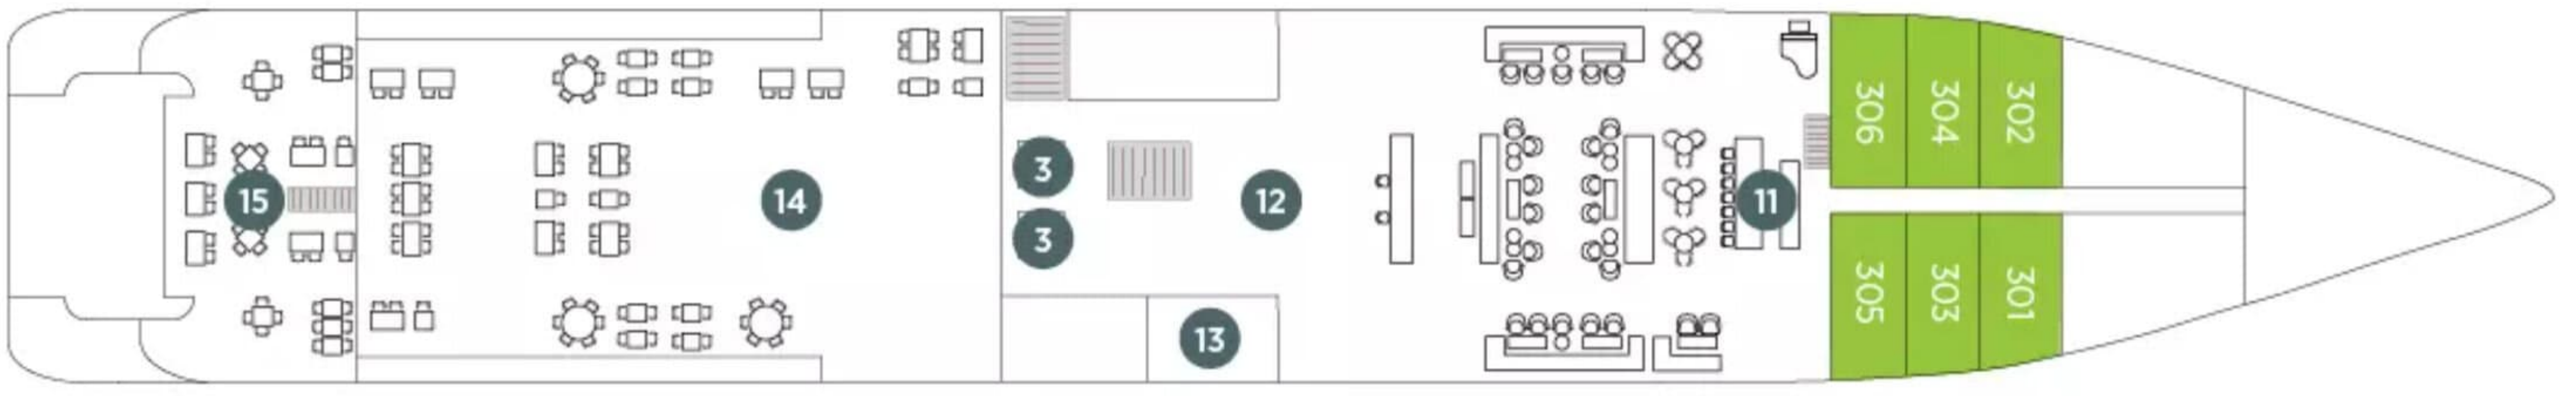

- 1 The Sky Bar
- 2 Observation Deck
- 3 Aqua Pool & Aqua Café
- 4 Observation Lounge
- 5 Amici Bar & Lounge
- 6 La Cucina Dining
- 7 La Cucina Terrace
- 8 Marina Platform
- 9 Wellness Area
- 10 Water Sports Boat

TECHNICAL DATA
 Built Emerald Azzurra 2022, Emerald Sakara 2023
 Length 360 gft (110m)
 Guests 100
 Cabins 50
 Crew 76

Sky Deck

Pool Deck

Panorama Deck

Observation Deck

Emerald Deck

Wellness Deck

Deck Plan

- 1 Spa Pool
- 2 Sky Bar
- 3 Lifts
- 4 Aqua Café
- 5 Aqua Pool
- 6 Navigation Bridge
- 7 Life Boats
- 8 Observation Lounge
- 9 Observation Terrace
- 10 Self-service Laundry
- 11 Amici Bar & Lounge
- 12 Reception
- 13 Boutique Azzurra
- 14 La Cucina Dining
- 15 La Cucina Terrace
- 16 Medical Centre
- 17 Gym
- 18 Infrared Sauna
- 19 Elements Spa
- 20 Hairdressers
- 21 Tender Boats
- 22 Water Sports Boat
- 23 Garage
- 24 Marina Platform

Cabin Categories

- | | |
|--|---|
| <p>Pool Deck</p> <ul style="list-style-type: none"> SA Owner's Suite S Deluxe Balcony Suite | <p>Observation Deck</p> <ul style="list-style-type: none"> Y Yacht Suite B Balcony Suite |
| <p>Panorama Deck</p> <ul style="list-style-type: none"> T Terrace Suite A Balcony Suite | <p>Emerald Deck</p> <ul style="list-style-type: none"> D Oceanview Stateroom |