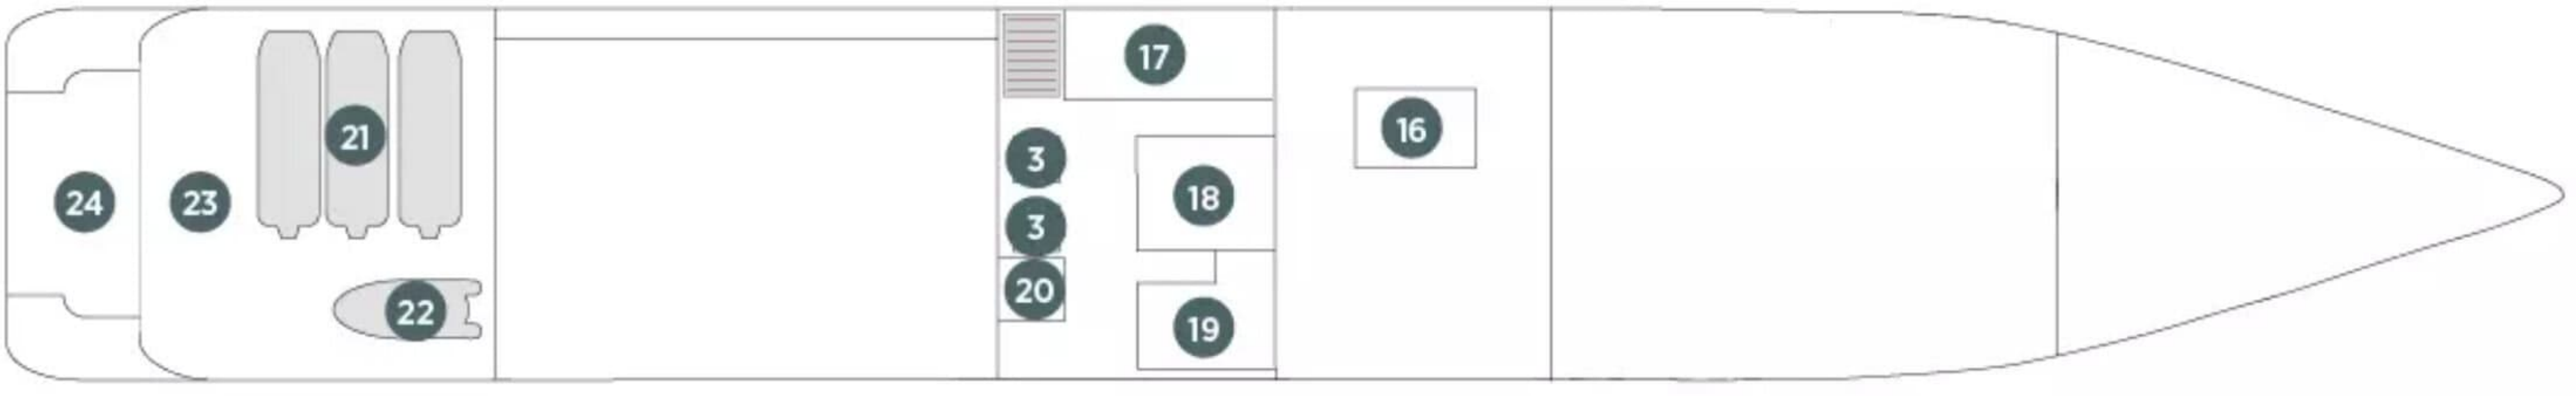

- 1 The Sky Bar
- 2 Observation Deck
- 3 Aqua Pool & Aqua Café
- 4 Observation Lounge
- 5 Amici Bar & Lounge
- 6 La Cucina Dining
- 7 La Cucina Terrace
- 8 Marina Platform
- 9 Wellness Area
- 10 Water Sports Boat

TECHNICAL DATA
 Built Emerald Azzurra 2022, Emerald Sakara 2023
 Length 360 gft (110m)
 Guests 100
 Cabins 50
 Crew 76

Sky Deck

Pool Deck

Panorama Deck

Observation Deck

Emerald Deck

Wellness Deck

Deck Plan