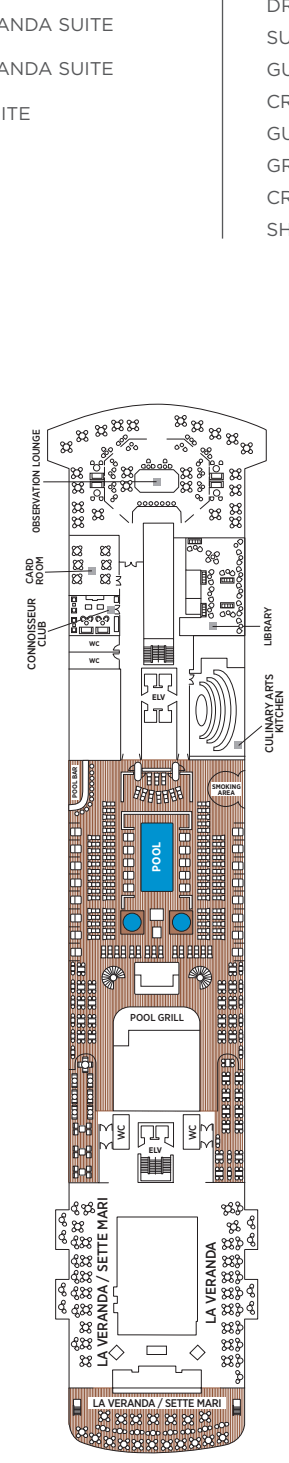

# Seven Seas Splendor® DECK PLANS

- ★ Bathroom features a glass-enclosed shower instead of bathtub in category A, B, C, G1, G2 and H
- ♿ Wheelchair accessible suites 822, 823 and 916 have shower stall instead of bathtub
- + 2-bedroom suite accommodates up to 6 guests (Up to one rollaway bed can be added to most suites, please inquire at time of booking)
- Connecting suites
- Convertible sofa bed

- RS REGENT SUITE
- MS MASTER SUITE
- GS GRAND SUITE
- SP SPLENDOR SUITE
- SS SEVEN SEAS SUITE
- A PENTHOUSE SUITE
- B PENTHOUSE SUITE
- C PENTHOUSE SUITE
- D CONCIERGE SUITE
- E CONCIERGE SUITE
- F1 SUPERIOR SUITE
- F2 SUPERIOR SUITE
- G1 DELUXE VERANDA SUITE
- G2 DELUXE VERANDA SUITE
- H VERANDA SUITE

**DECK 4**  
 BOUTIQUE  
 THE CASINO  
 COMPASS ROSE  
 CONSTELLATION THEATER (LOWER)  
 SPLENDOR LOUNGE

**DECK 5**  
 BUSINESS CENTER  
 COFFEE CONNECTION  
 CONSTELLATION THEATER (UPPER)  
 CRUISE SALES  
 DESTINATION SERVICES  
 PACIFIC RIM  
 MERIDIAN LOUNGE  
 RECEPTION & CONCIERGE  
 SERENE SPA & WELLNESS™

**DECK 6**  
 FITNESS CENTER

**DECK 7**

**DECK 8**

**DECK 9**

**DECK 10**  
 CHARTREUSE  
 PRIME 7  
 THE STUDY

**DECK 11**  
 CARD ROOM  
 CONNOISSEUR CLUB  
 CULINARY ARTS KITCHEN  
 LA VERANDA  
 LIBRARY  
 OBSERVATION LOUNGE  
 POOL DECK  
 POOL GRILL / POOL BAR  
 SETTE MARI