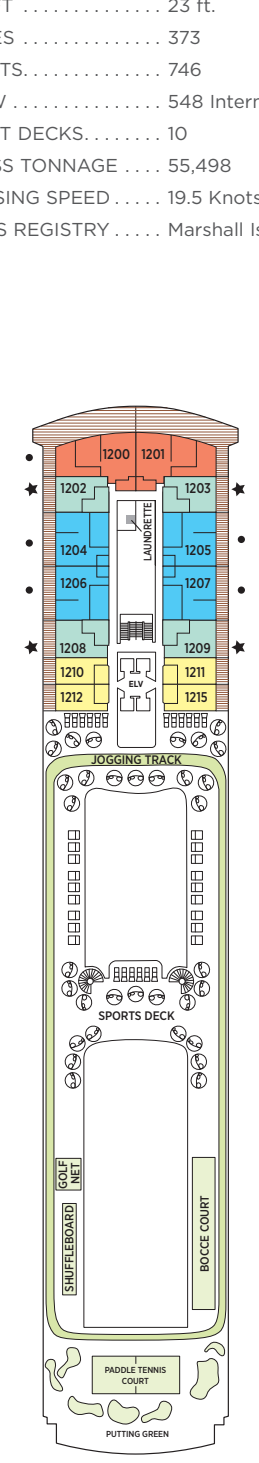

# Seven Seas Splendor® DECK PLANS

- ★ Bathroom features a glass-enclosed shower instead of bathtub in category A, B, C, G1, G2 and H
- ♿ Wheelchair accessible suites 822, 823 and 916 have shower stall instead of bathtub
- + 2-bedroom suite accommodates up to 6 guests (Up to one rollaway bed can be added to most suites, please inquire at time of booking)
- Connecting suites
- Convertible sofa bed

OVERALL LENGTH... 735 ft.  
 BEAM (WIDTH)... 102 ft.  
 DRAFT... 23 ft.  
 SUITES... 373  
 GUESTS... 746  
 CREW... 548 International  
 GUEST DECKS... 10  
 GROSS TONNAGE... 55,498  
 CRUISING SPEED... 19.5 Knots  
 SHIP'S REGISTRY... Marshall Islands

**DECK 4**  
 BOUTIQUE  
 THE CASINO  
 COMPASS ROSE  
 CONSTELLATION THEATER (LOWER)  
 SPLENDOR LOUNGE

**DECK 5**  
 BUSINESS CENTER  
 COFFEE CONNECTION  
 CONSTELLATION THEATER (UPPER)  
 CRUISE SALES  
 DESTINATION SERVICES  
 PACIFIC RIM  
 MERIDIAN LOUNGE  
 RECEPTION & CONCIERGE  
 SERENE SPA & WELLNESS™

**DECK 6**  
 FITNESS CENTER

**DECK 7**

**DECK 8**

**DECK 9**

**DECK 10**  
 CHARTREUSE  
 PRIME 7  
 THE STUDY

**DECK 11**  
 CARD ROOM  
 CONNOISSEUR CLUB  
 CULINARY ARTS KITCHEN  
 LA VERANDA  
 LIBRARY  
 OBSERVATION LOUNGE  
 POOL DECK  
 POOL GRILL / POOL BAR  
 SETTE MARI