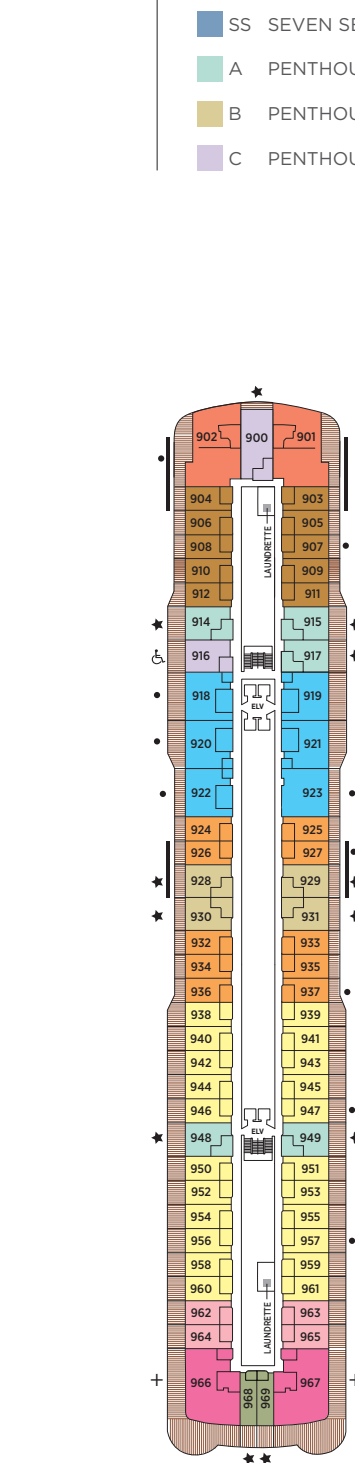

# Seven Seas Splendor® DECK PLANS

- ★ Bathroom features a glass-enclosed shower instead of bathtub in category A, B, C, G1, G2 and H
- ♿ Wheelchair accessible suites 822, 823 and 916 have shower stall instead of bathtub
- + 2-bedroom suite accommodates up to 6 guests (Up to one rollaway bed can be added to most suites, please inquire at time of booking)
- Connecting suites
- Convertible sofa bed

OVERALL LENGTH... 735 ft.  
 BEAM (WIDTH)... 102 ft.  
 DRAFT... 23 ft.  
 SUITES... 373  
 GUESTS... 746  
 CREW... 548 International  
 GUEST DECKS... 10  
 GROSS TONNAGE... 55,498  
 CRUISING SPEED... 19.5 Knots  
 SHIP'S REGISTRY... Marshall Islands

**DECK 4**  
 BOUTIQUE  
 THE CASINO  
 COMPASS ROSE  
 CONSTELLATION THEATER (LOWER)  
 SPLENDOR LOUNGE

**DECK 5**  
 BUSINESS CENTER  
 COFFEE CONNECTION  
 CONSTELLATION THEATER (UPPER)  
 CRUISE SALES  
 DESTINATION SERVICES  
 PACIFIC RIM  
 MERIDIAN LOUNGE  
 RECEPTION & CONCIERGE  
 SERENE SPA & WELLNESS™

**DECK 6**  
 FITNESS CENTER

**DECK 7**

**DECK 8**

**DECK 9**

**DECK 10**  
 CHARTREUSE  
 PRIME 7  
 THE STUDY

**DECK 11**  
 CARD ROOM  
 CONNOISSEUR CLUB  
 CULINARY ARTS KITCHEN  
 LA VERANDA  
 LIBRARY  
 OBSERVATION LOUNGE  
 POOL DECK  
 POOL GRILL / POOL BAR  
 SETTE MARI