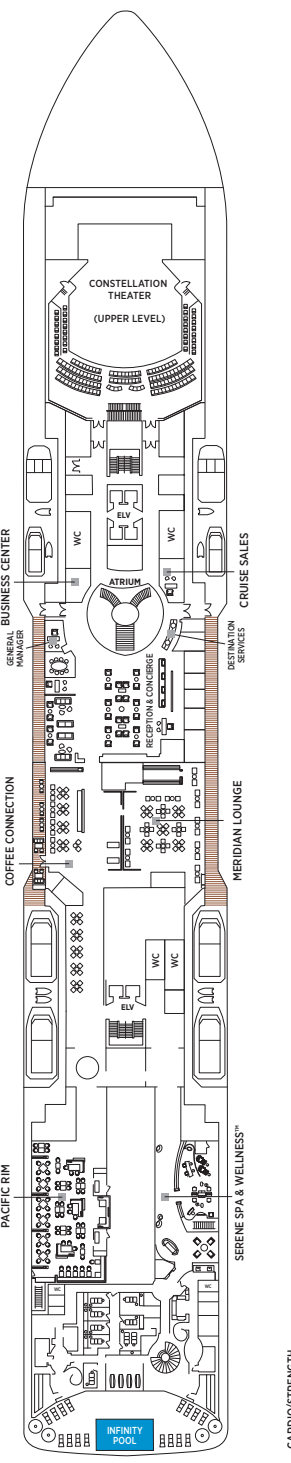

# Seven Seas Splendor® DECK PLANS

- ★ Bathroom features a glass-enclosed shower instead of bathtub in category A, B, C, G1, G2 and H
- ♿ Wheelchair accessible suites 822, 823 and 916 have shower stall instead of bathtub
- + 2-bedroom suite accommodates up to 6 guests (Up to one rollaway bed can be added to most suites, please inquire at time of booking)
- Connecting suites
- Convertible sofa bed

- RS REGENT SUITE
- MS MASTER SUITE
- GS GRAND SUITE
- SP SPLENDOR SUITE
- SS SEVEN SEAS SUITE
- A PENTHOUSE SUITE
- B PENTHOUSE SUITE
- C PENTHOUSE SUITE
- D CONCIERGE SUITE
- E CONCIERGE SUITE
- F1 SUPERIOR SUITE
- F2 SUPERIOR SUITE
- G1 DELUXE VERANDA SUITE
- G2 DELUXE VERANDA SUITE
- H VERANDA SUITE

OVERALL LENGTH... 735 ft.  
 BEAM (WIDTH)... 102 ft.  
 DRAFT... 23 ft.  
 SUITES... 373  
 GUESTS... 746  
 CREW... 548 International  
 GUEST DECKS... 10  
 GROSS TONNAGE... 55,498  
 CRUISING SPEED... 19.5 Knots  
 SHIP'S REGISTRY... Marshall Islands

**DECK 4**  
 BOUTIQUE  
 THE CASINO  
 COMPASS ROSE  
 CONSTELLATION THEATER (LOWER)  
 SPLENDOR LOUNGE

**DECK 5**  
 BUSINESS CENTER  
 COFFEE CONNECTION  
 CONSTELLATION THEATER (UPPER)  
 CRUISE SALES  
 DESTINATION SERVICES  
 PACIFIC RIM  
 MERIDIAN LOUNGE  
 RECEPTION & CONCIERGE  
 SERENE SPA & WELLNESS™