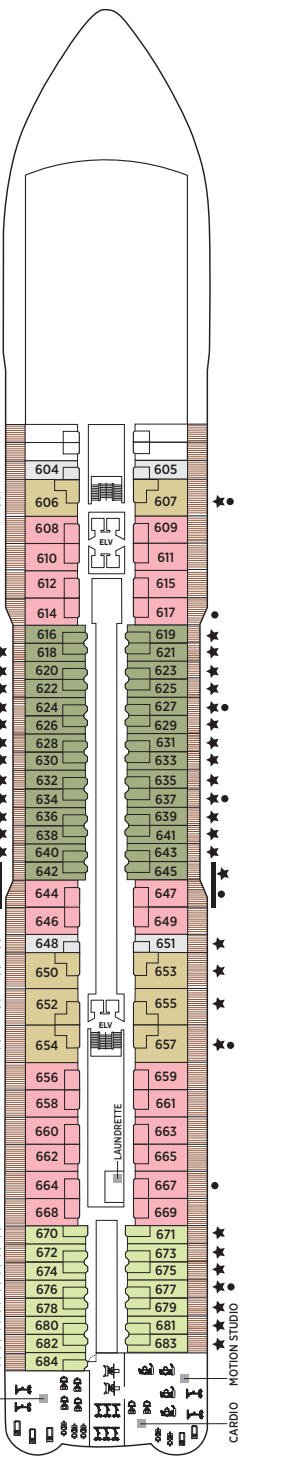

# Seven Seas Splendor® DECK PLANS

- ★ Bathroom features a glass-enclosed shower instead of bathtub in category A, B, C, G1, G2 and H
- ♿ Wheelchair accessible suites 822, 823 and 916 have shower stall instead of bathtub
- + 2-bedroom suite accommodates up to 6 guests (Up to one rollaway bed can be added to most suites, please inquire at time of booking)
- Connecting suites
- Convertible sofa bed

- RS REGENT SUITE
- MS MASTER SUITE
- GS GRAND SUITE
- SP SPLENDOR SUITE
- SS SEVEN SEAS SUITE
- A PENTHOUSE SUITE
- B PENTHOUSE SUITE
- C PENTHOUSE SUITE
- D CONCIERGE SUITE
- E CONCIERGE SUITE
- F1 SUPERIOR SUITE
- F2 SUPERIOR SUITE
- G1 DELUXE VERANDA SUITE
- G2 DELUXE VERANDA SUITE
- H VERANDA SUITE

OVERALL LENGTH... 735 ft.  
 BEAM (WIDTH)... 102 ft.  
 DRAFT... 23 ft.  
 SUITES... 373  
 GUESTS... 746  
 CREW... 548 International  
 GUEST DECKS... 10  
 GROSS TONNAGE... 55,498  
 CRUISING SPEED... 19.5 Knots  
 SHIP'S REGISTRY... Marshall Islands

**DECK 4**  
 BOUTIQUE  
 THE CASINO  
 COMPASS ROSE  
 CONSTELLATION THEATER (LOWER)  
 SPLENDOR LOUNGE

**DECK 5**  
 BUSINESS CENTER  
 COFFEE CONNECTION  
 CONSTELLATION THEATER (UPPER)  
 CRUISE SALES  
 DESTINATION SERVICES  
 PACIFIC RIM  
 MERIDIAN LOUNGE  
 RECEPTION & CONCIERGE  
 SERENE SPA & WELLNESS™