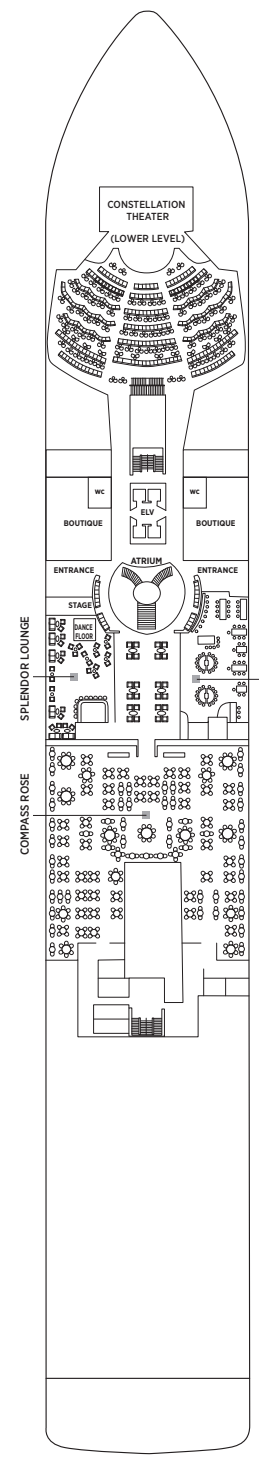

# Seven Seas Splendor® DECK PLANS

- ★ Bathroom features a glass-enclosed shower instead of bathtub in category A, B, C, G1, G2 and H
- ♿ Wheelchair accessible suites 822, 823 and 916 have shower stall instead of bathtub
- + 2-bedroom suite accommodates up to 6 guests (Up to one rollaway bed can be added to most suites, please inquire at time of booking)
- Connecting suites
- Convertible sofa bed

- RS REGENT SUITE
- MS MASTER SUITE
- GS GRAND SUITE
- SP SPLENDOR SUITE
- SS SEVEN SEAS SUITE
- A PENTHOUSE SUITE
- B PENTHOUSE SUITE
- C PENTHOUSE SUITE
- D CONCIERGE SUITE
- E CONCIERGE SUITE
- F1 SUPERIOR SUITE
- F2 SUPERIOR SUITE
- G1 DELUXE VERANDA SUITE
- G2 DELUXE VERANDA SUITE
- H VERANDA SUITE

OVERALL LENGTH... 735 ft.  
 BEAM (WIDTH)... 102 ft.  
 DRAFT... 23 ft.  
 SUITES... 373  
 GUESTS... 746  
 CREW... 548 International  
 GUEST DECKS... 10  
 GROSS TONNAGE... 55,498  
 CRUISING SPEED... 19.5 Knots  
 SHIP'S REGISTRY... Marshall Islands

**DECK 4**  
 BOUTIQUE  
 THE CASINO  
 COMPASS ROSE  
 CONSTELLATION THEATER (LOWER)  
 SPLENDOR LOUNGE

**DECK 5**  
 BUSINESS CENTER  
 COFFEE CONNECTION  
 CONSTELLATION THEATER (UPPER)  
 CRUISE SALES  
 DESTINATION SERVICES  
 PACIFIC RIM  
 MERIDIAN LOUNGE  
 RECEPTION & CONCIERGE  
 SERENE SPA & WELLNESS™