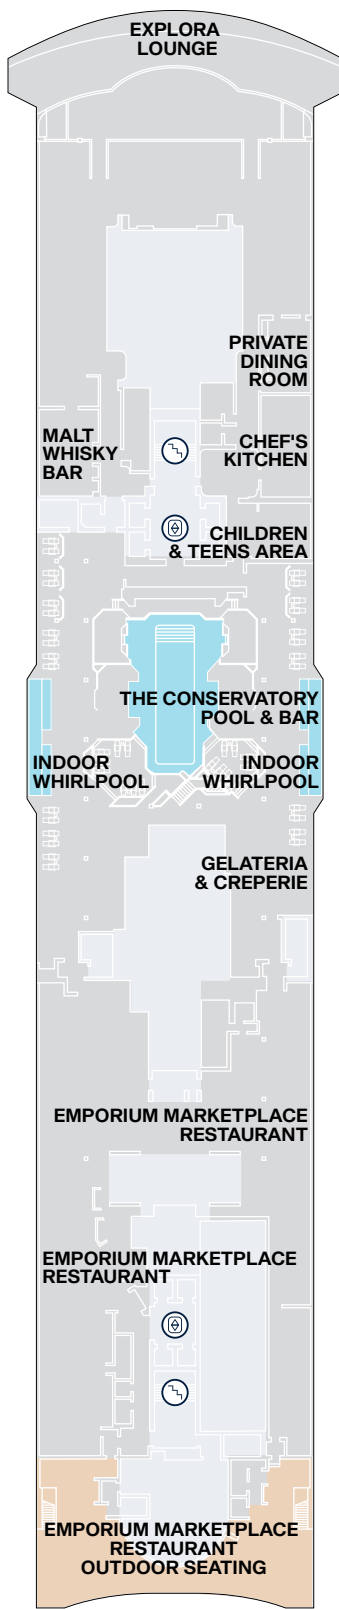

EXPLORA I - EXPLORA II SUITE DECK PLANS

DECK 6

DECK 7

DECK 8

DECK 9

DECK 10

- OR OWNER'S RESIDENCE
- CR COCOON RESIDENCE
- SR SERENITY RESIDENCE
- RR RETREAT RESIDENCE
- CO COVE RESIDENCE
- GP GRAND PENTHOUSE
- PP PREMIER PENTHOUSE
- DP DELUXE PENTHOUSE
- PH PENTHOUSE
- GT OCEAN GRAND TERRACE SUITE
- OT4 OCEAN TERRACE SUITE
- OT3 OCEAN TERRACE SUITE
- OT2 OCEAN TERRACE SUITE
- OT1 OCEAN TERRACE SUITE

- ⊙ PRIVATE WHIRLPOOL
- T TWIN BEDS
- S DOUBLE SOFA BED
- 🧺 GUEST LAUNDRY
- ♿ ACCESSIBLE SUITES
- 🚿 BATH
- 🛗 LIFT
- ↕ CONNECTING SUITES

EXPLORA I - EXPLORA II PUBLIC SPACES DECK PLANS

DECK 3

DECK 4

DECK 5

DECK 11

DECK 12

DECK 14

-  STAIRCASE
-  LIFT