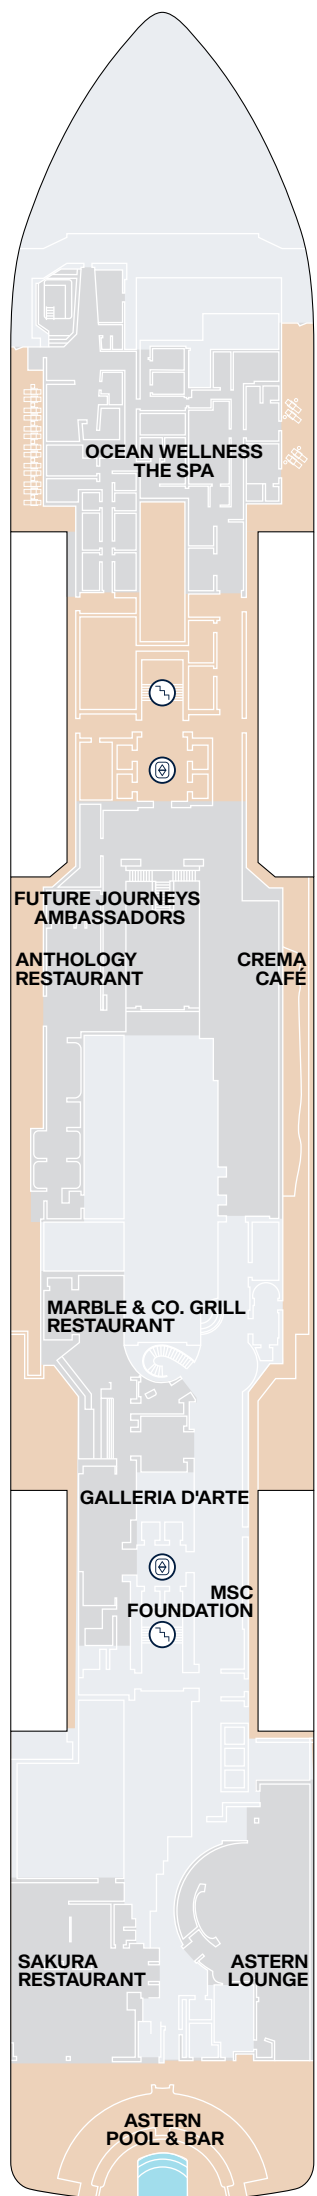

EXPLORA I - EXPLORA II SUITE DECK PLANS

DECK 6

DECK 7

DECK 8

DECK 9

DECK 10

- OR OWNER'S RESIDENCE
- CR COCOON RESIDENCE
- SR SERENITY RESIDENCE
- RR RETREAT RESIDENCE
- CO COVE RESIDENCE
- GP GRAND PENTHOUSE
- PP PREMIER PENTHOUSE
- DP DELUXE PENTHOUSE
- PH PENTHOUSE
- GT OCEAN GRAND TERRACE SUITE
- OT4 OCEAN TERRACE SUITE
- OT3 OCEAN TERRACE SUITE
- OT2 OCEAN TERRACE SUITE
- OT1 OCEAN TERRACE SUITE

- ⊙ PRIVATE WHIRLPOOL
- T TWIN BEDS
- S DOUBLE SOFA BED
- 🧺 GUEST LAUNDRY
- ♿ ACCESSIBLE SUITES
- 🚿 BATH
- 🛗 LIFT
- ↕ CONNECTING SUITES

EXPLORA I - EXPLORA II PUBLIC SPACES DECK PLANS

DECK 3

DECK 4

DECK 5

DECK 11

DECK 12

DECK 14

-  STAIRCASE
-  LIFT