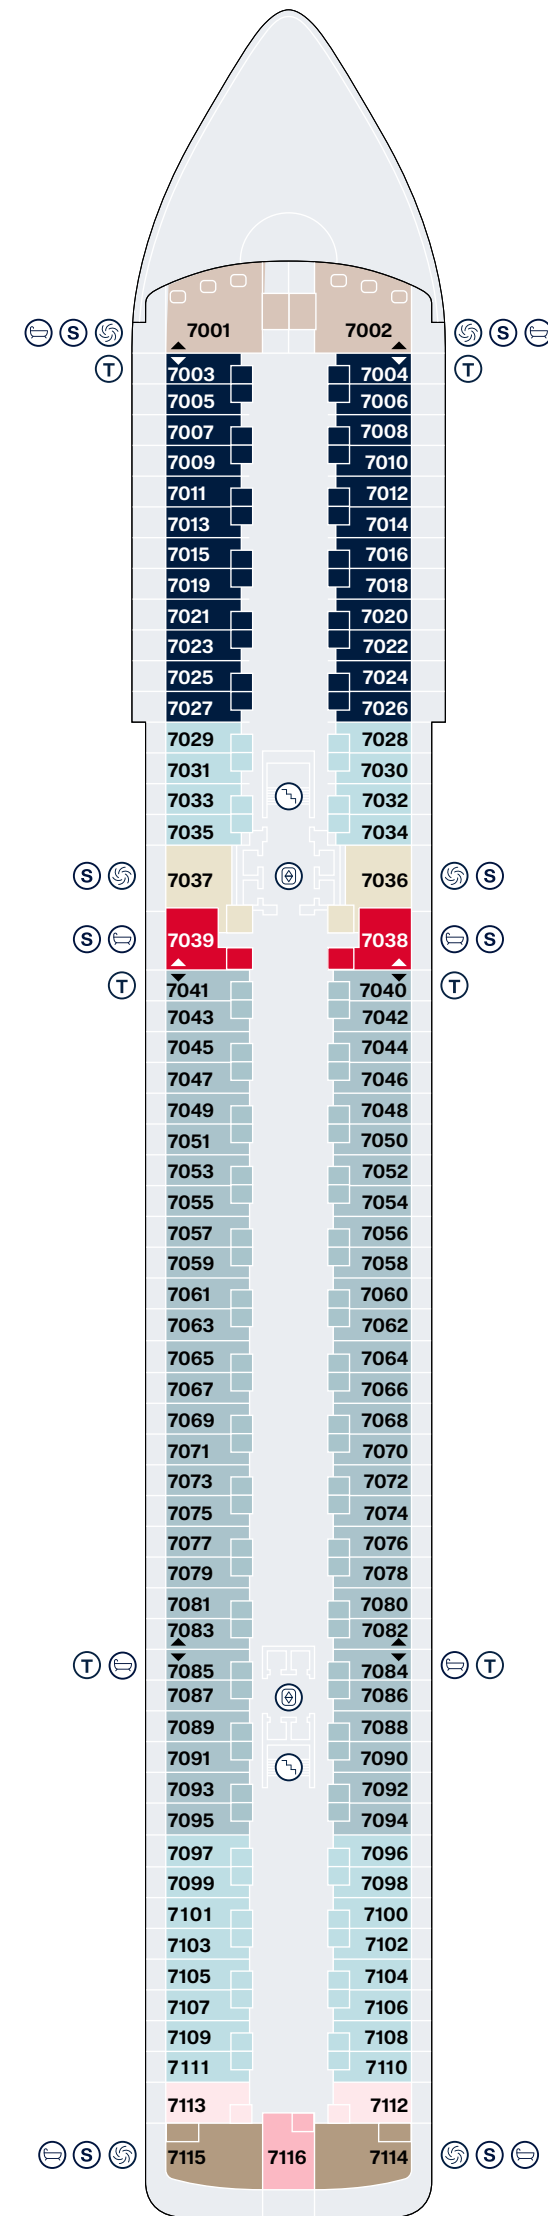

EXPLORA I - EXPLORA II SUITE DECK PLANS

DECK 6

DECK 7

DECK 8

DECK 9

DECK 10

- OR OWNER'S RESIDENCE
- CR COCOON RESIDENCE
- SR SERENITY RESIDENCE
- RR RETREAT RESIDENCE
- CO COVE RESIDENCE
- GP GRAND PENTHOUSE
- PP PREMIER PENTHOUSE
- DP DELUXE PENTHOUSE
- PH PENTHOUSE
- GT OCEAN GRAND TERRACE SUITE
- OT4 OCEAN TERRACE SUITE
- OT3 OCEAN TERRACE SUITE
- OT2 OCEAN TERRACE SUITE
- OT1 OCEAN TERRACE SUITE

- ⊙ PRIVATE WHIRLPOOL
- T TWIN BEDS
- S DOUBLE SOFA BED
- 🧺 GUEST LAUNDRY
- ♿ ACCESSIBLE SUITES
- 🚿 BATH
- 🛗 LIFT
- ↕ CONNECTING SUITES

EXPLORA I - EXPLORA II PUBLIC SPACES DECK PLANS

DECK 3

DECK 4

DECK 5

DECK 11

DECK 12

DECK 14

-  STAIRCASE
-  LIFT