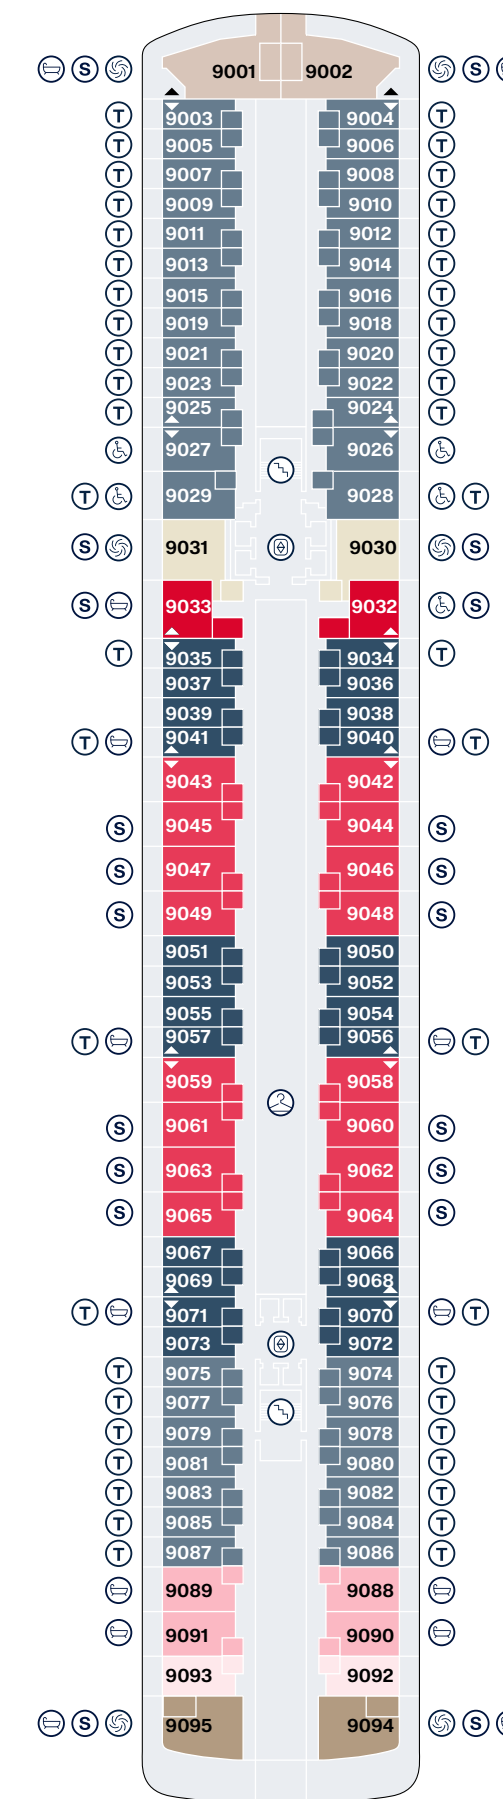

EXPLORA I - EXPLORA II SUITE DECK PLANS

DECK 6

DECK 7

DECK 8

DECK 9

DECK 10

- OR OWNER'S RESIDENCE
- CR COCOON RESIDENCE
- SR SERENITY RESIDENCE
- RR RETREAT RESIDENCE
- CO COVE RESIDENCE
- GP GRAND PENTHOUSE
- PP PREMIER PENTHOUSE
- DP DELUXE PENTHOUSE
- PH PENTHOUSE
- GT OCEAN GRAND TERRACE SUITE
- OT4 OCEAN TERRACE SUITE
- OT3 OCEAN TERRACE SUITE
- OT2 OCEAN TERRACE SUITE
- OT1 OCEAN TERRACE SUITE

- ⊙ PRIVATE WHIRLPOOL
- T TWIN BEDS
- S DOUBLE SOFA BED
- 🧺 GUEST LAUNDRY
- ♿ ACCESSIBLE SUITES
- 🚿 BATH
- 🛗 LIFT
- ↕ CONNECTING SUITES

EXPLORA I - EXPLORA II PUBLIC SPACES DECK PLANS

DECK 3

DECK 4

DECK 5

DECK 11

DECK 12

DECK 14

-  STAIRCASE
-  LIFT