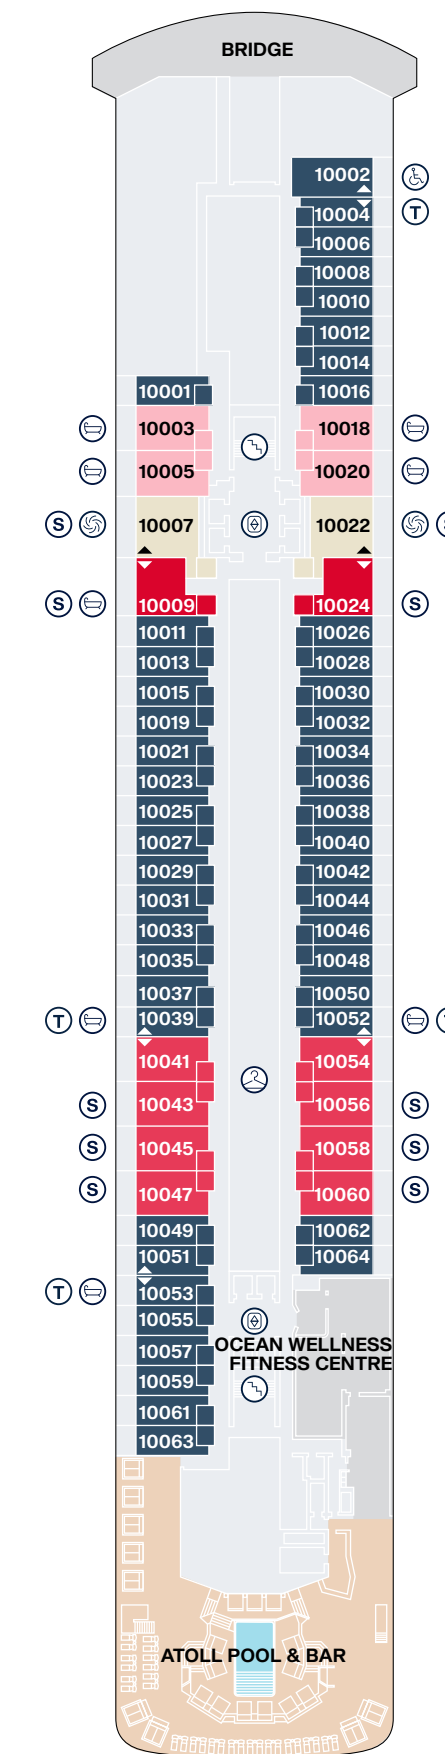

EXPLORA I - EXPLORA II SUITE DECK PLANS

DECK 6

DECK 7

DECK 8

DECK 9

DECK 10

- OR OWNER'S RESIDENCE
- CR COCOON RESIDENCE
- SR SERENITY RESIDENCE
- RR RETREAT RESIDENCE
- CO COVE RESIDENCE
- GP GRAND PENTHOUSE
- PP PREMIER PENTHOUSE
- DP DELUXE PENTHOUSE
- PH PENTHOUSE
- GT OCEAN GRAND TERRACE SUITE
- OT4 OCEAN TERRACE SUITE
- OT3 OCEAN TERRACE SUITE
- OT2 OCEAN TERRACE SUITE
- OT1 OCEAN TERRACE SUITE

- ⊙ PRIVATE WHIRLPOOL
- T TWIN BEDS
- S DOUBLE SOFA BED
- 🧺 GUEST LAUNDRY
- ♿ ACCESSIBLE SUITES
- 🚿 BATH
- 🛗 LIFT
- ↕ CONNECTING SUITES

EXPLORA I - EXPLORA II PUBLIC SPACES DECK PLANS

DECK 3

DECK 4

DECK 5

DECK 11

DECK 12

DECK 14

-  STAIRCASE
-  LIFT