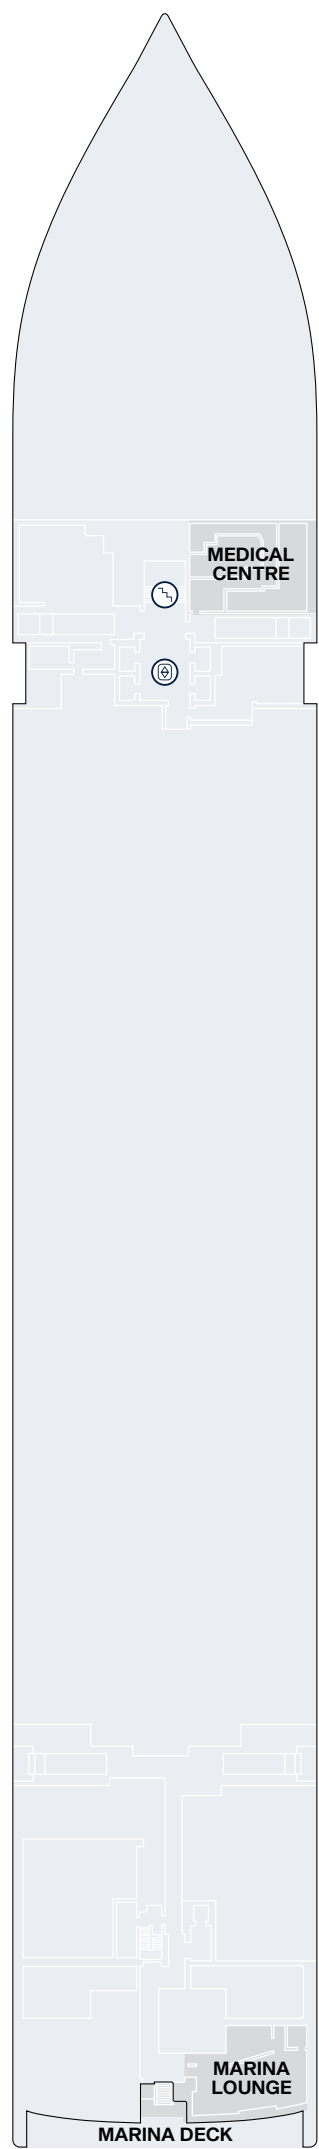

EXPLORA I - EXPLORA II SUITE DECK PLANS

DECK 6

DECK 7

DECK 8

DECK 9

DECK 10

- OR OWNER'S RESIDENCE
- CR COCOON RESIDENCE
- SR SERENITY RESIDENCE
- RR RETREAT RESIDENCE
- CO COVE RESIDENCE
- GP GRAND PENTHOUSE
- PP PREMIER PENTHOUSE
- DP DELUXE PENTHOUSE
- PH PENTHOUSE
- GT OCEAN GRAND TERRACE SUITE
- OT4 OCEAN TERRACE SUITE
- OT3 OCEAN TERRACE SUITE
- OT2 OCEAN TERRACE SUITE
- OT1 OCEAN TERRACE SUITE

- ⊙ PRIVATE WHIRLPOOL
- T TWIN BEDS
- S DOUBLE SOFA BED
- 🧺 GUEST LAUNDRY
- ♿ ACCESSIBLE SUITES
- 🚿 BATH
- 🛗 LIFT
- ↕ CONNECTING SUITES

EXPLORA I - EXPLORA II PUBLIC SPACES DECK PLANS

DECK 3

DECK 4

DECK 5

DECK 11

DECK 12

DECK 14

-  STAIRCASE
-  LIFT