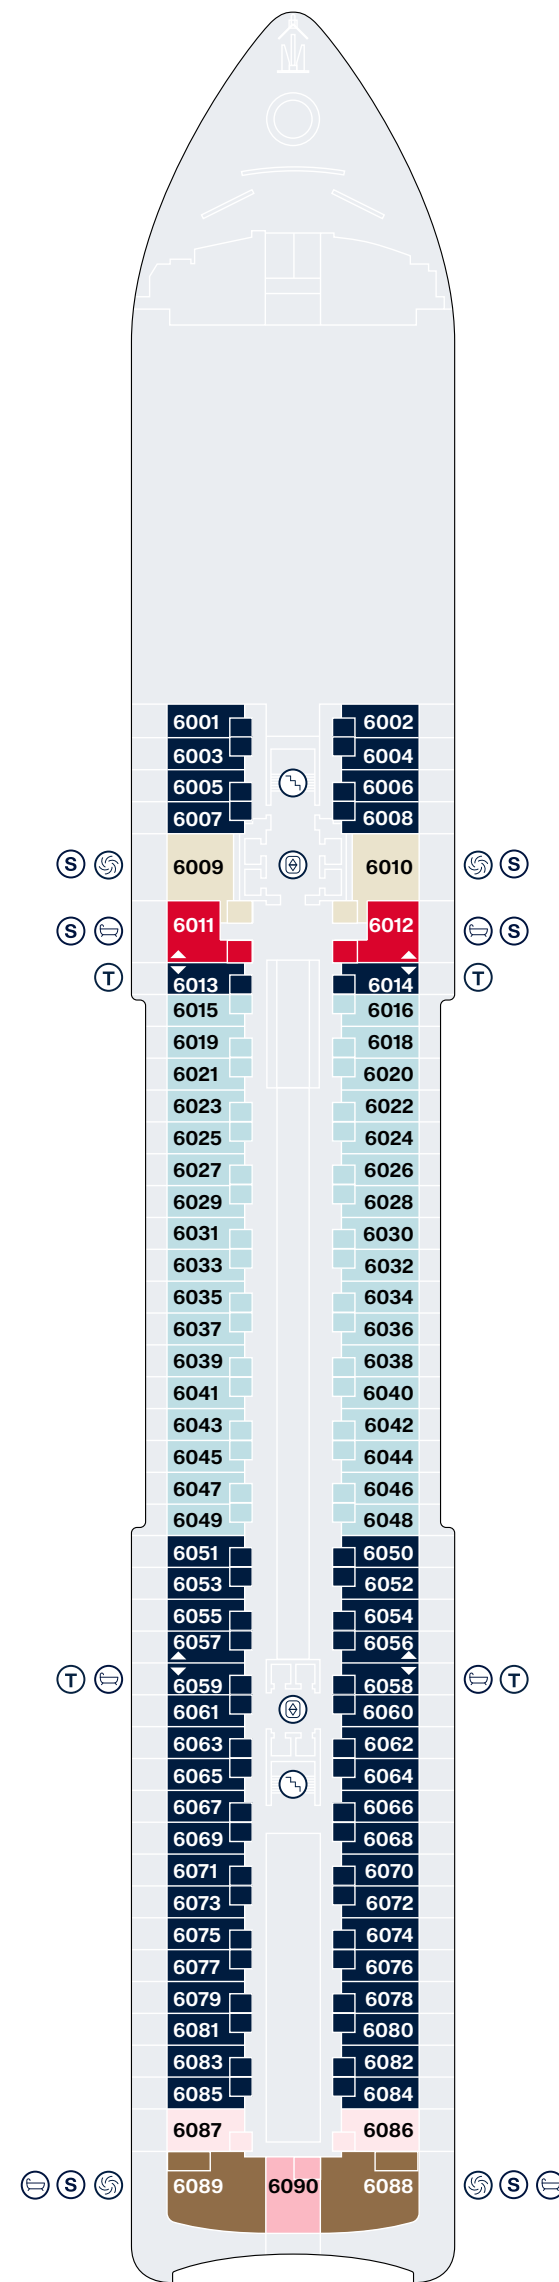

EXPLORA I - EXPLORA II SUITE DECK PLANS

DECK 6

DECK 7

DECK 8

DECK 9

DECK 10

- OR OWNER'S RESIDENCE
- CR COCOON RESIDENCE
- SR SERENITY RESIDENCE
- RR RETREAT RESIDENCE
- CO COVE RESIDENCE
- GP GRAND PENTHOUSE
- PP PREMIER PENTHOUSE
- DP DELUXE PENTHOUSE
- PH PENTHOUSE
- GT OCEAN GRAND TERRACE SUITE
- OT4 OCEAN TERRACE SUITE
- OT3 OCEAN TERRACE SUITE
- OT2 OCEAN TERRACE SUITE
- OT1 OCEAN TERRACE SUITE

- ⊙ PRIVATE WHIRLPOOL
- T TWIN BEDS
- S DOUBLE SOFA BED
- 🧺 GUEST LAUNDRY
- ♿ ACCESSIBLE SUITES
- 🚿 BATH
- 🛗 LIFT
- ↕ CONNECTING SUITES

EXPLORA I - EXPLORA II PUBLIC SPACES DECK PLANS

DECK 3

DECK 4

DECK 5

DECK 11

DECK 12

DECK 14

-  STAIRCASE
-  LIFT