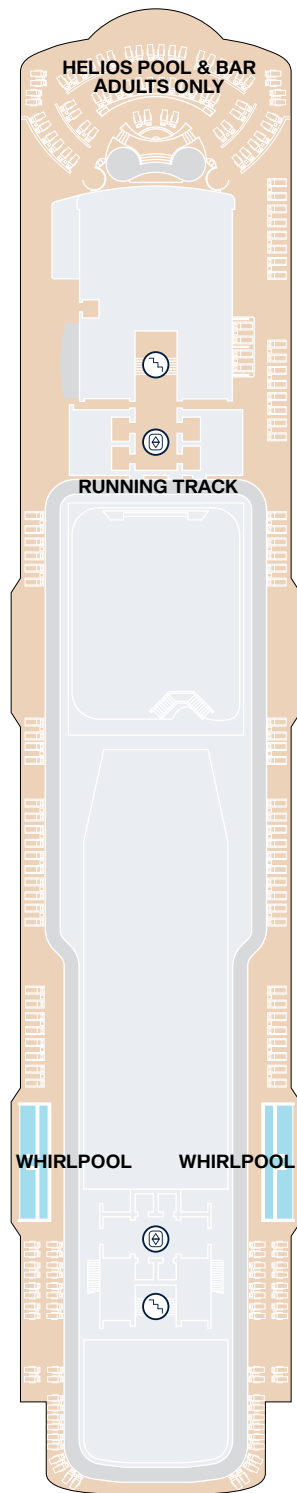

EXPLORA I - EXPLORA II SUITE DECK PLANS

DECK 6

DECK 7

DECK 8

DECK 9

DECK 10

- OR OWNER'S RESIDENCE
- CR COCOON RESIDENCE
- SR SERENITY RESIDENCE
- RR RETREAT RESIDENCE
- CO COVE RESIDENCE
- GP GRAND PENTHOUSE
- PP PREMIER PENTHOUSE
- DP DELUXE PENTHOUSE
- PH PENTHOUSE
- GT OCEAN GRAND TERRACE SUITE
- OT4 OCEAN TERRACE SUITE
- OT3 OCEAN TERRACE SUITE
- OT2 OCEAN TERRACE SUITE
- OT1 OCEAN TERRACE SUITE

- ⊙ PRIVATE WHIRLPOOL
- T TWIN BEDS
- S DOUBLE SOFA BED
- 🧺 GUEST LAUNDRY
- ♿ ACCESSIBLE SUITES
- 🚿 BATH
- 🛗 LIFT
- ↕ CONNECTING SUITES

EXPLORA I - EXPLORA II PUBLIC SPACES DECK PLANS

DECK 3

DECK 4

DECK 5

DECK 11

DECK 12

DECK 14

-  STAIRCASE
-  LIFT