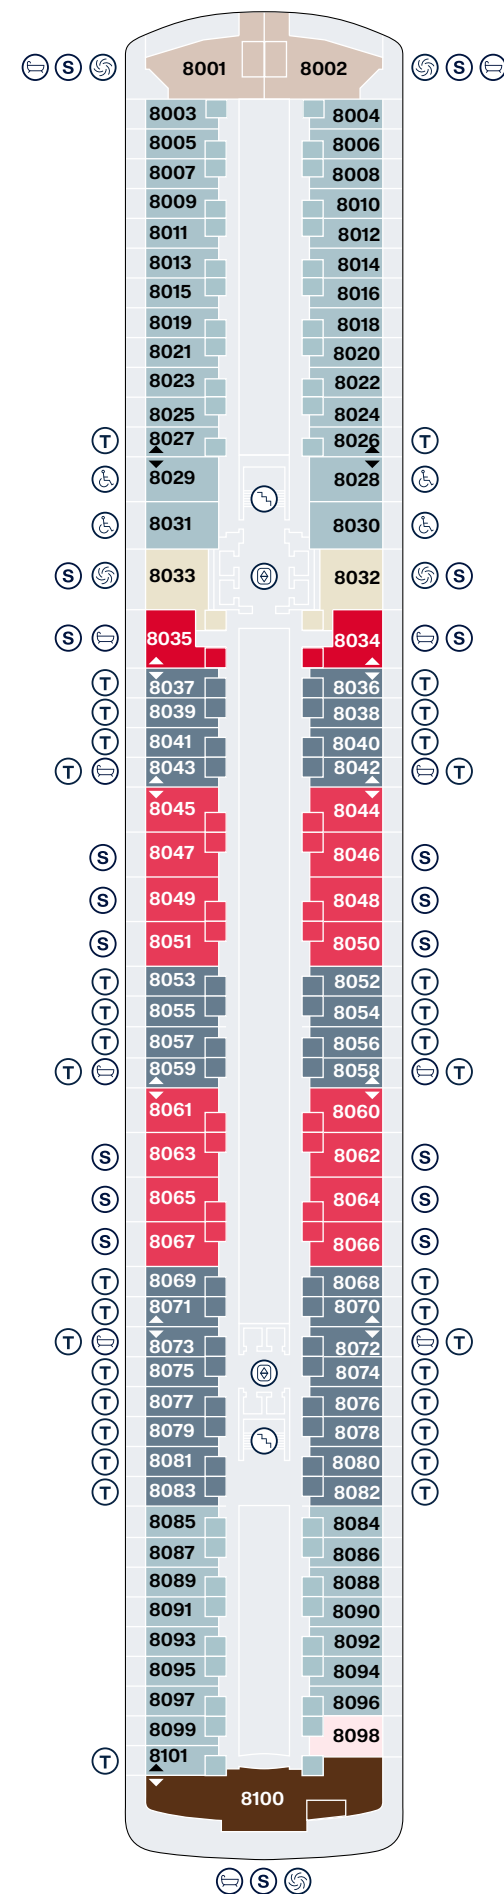

EXPLORA I - EXPLORA II SUITE DECK PLANS

DECK 6

DECK 7

DECK 8

DECK 9

DECK 10

- OR OWNER'S RESIDENCE
- CR COCOON RESIDENCE
- SR SERENITY RESIDENCE
- RR RETREAT RESIDENCE
- CO COVE RESIDENCE
- GP GRAND PENTHOUSE
- PP PREMIER PENTHOUSE
- DP DELUXE PENTHOUSE
- PH PENTHOUSE
- GT OCEAN GRAND TERRACE SUITE
- OT4 OCEAN TERRACE SUITE
- OT3 OCEAN TERRACE SUITE
- OT2 OCEAN TERRACE SUITE
- OT1 OCEAN TERRACE SUITE

- ⊙ PRIVATE WHIRLPOOL
- T TWIN BEDS
- S DOUBLE SOFA BED
- 🧺 GUEST LAUNDRY
- ♿ ACCESSIBLE SUITES
- 🚿 BATH
- 🛗 LIFT
- ↕ CONNECTING SUITES

EXPLORA I - EXPLORA II PUBLIC SPACES DECK PLANS

DECK 3

DECK 4

DECK 5

DECK 11

DECK 12

DECK 14

-  STAIRCASE
-  LIFT