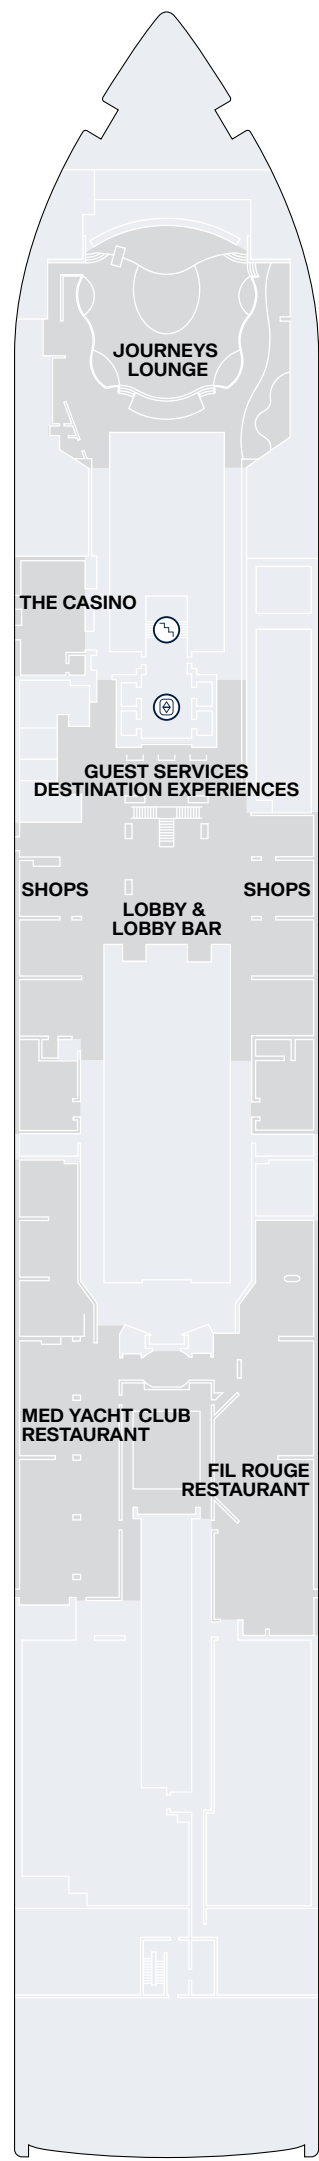

EXPLORA I - EXPLORA II SUITE DECK PLANS

DECK 6

DECK 7

DECK 8

DECK 9

DECK 10

- OR OWNER'S RESIDENCE
- CR COCOON RESIDENCE
- SR SERENITY RESIDENCE
- RR RETREAT RESIDENCE
- CO COVE RESIDENCE
- GP GRAND PENTHOUSE
- PP PREMIER PENTHOUSE
- DP DELUXE PENTHOUSE
- PH PENTHOUSE
- GT OCEAN GRAND TERRACE SUITE
- OT4 OCEAN TERRACE SUITE
- OT3 OCEAN TERRACE SUITE
- OT2 OCEAN TERRACE SUITE
- OT1 OCEAN TERRACE SUITE

- ⊙ PRIVATE WHIRLPOOL
- T TWIN BEDS
- S DOUBLE SOFA BED
- 🧺 GUEST LAUNDRY
- ♿ ACCESSIBLE SUITES
- 🚿 BATH
- 🛗 LIFT
- ↕ CONNECTING SUITES

EXPLORA I - EXPLORA II PUBLIC SPACES DECK PLANS

DECK 3

DECK 4

DECK 5

DECK 11

DECK 12

DECK 14

-  STAIRCASE
-  LIFT