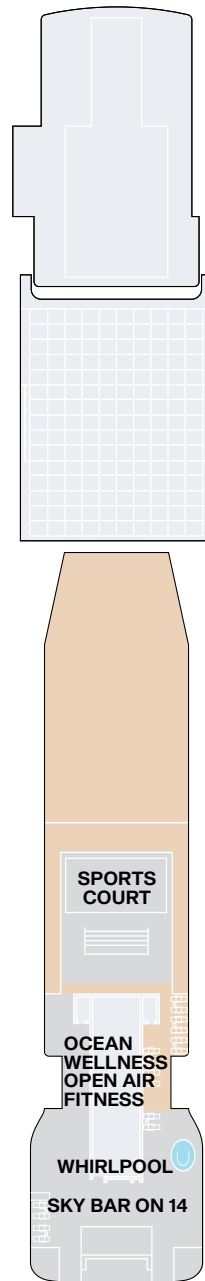

EXPLORA I - EXPLORA II SUITE DECK PLANS

DECK 6

DECK 7

DECK 8

DECK 9

DECK 10

- OR OWNER'S RESIDENCE
- CR COCOON RESIDENCE
- SR SERENITY RESIDENCE
- RR RETREAT RESIDENCE
- CO COVE RESIDENCE
- GP GRAND PENTHOUSE
- PP PREMIER PENTHOUSE
- DP DELUXE PENTHOUSE
- PH PENTHOUSE
- GT OCEAN GRAND TERRACE SUITE
- OT4 OCEAN TERRACE SUITE
- OT3 OCEAN TERRACE SUITE
- OT2 OCEAN TERRACE SUITE
- OT1 OCEAN TERRACE SUITE

- ⊙ PRIVATE WHIRLPOOL
- T TWIN BEDS
- S DOUBLE SOFA BED
- 🧺 GUEST LAUNDRY
- ♿ ACCESSIBLE SUITES
- 🚿 BATH
- 🛗 LIFT
- ↕ CONNECTING SUITES

EXPLORA I - EXPLORA II PUBLIC SPACES DECK PLANS

DECK 3

DECK 4

DECK 5

DECK 11

DECK 12

DECK 14

-  STAIRCASE
-  LIFT