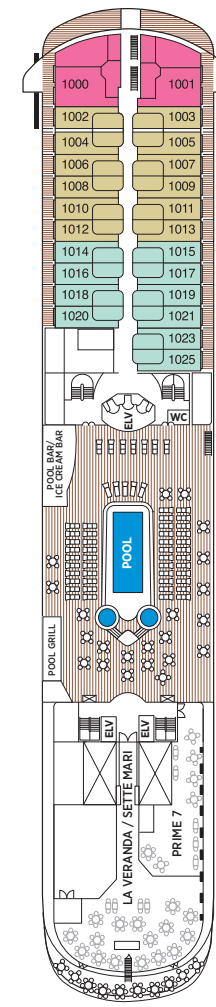

DECK 10

LA VERANDA
POOL BAR
POOL DECK
POOL GRILL
ICE CREAM BAR
PRIME 7
SETTE MARI