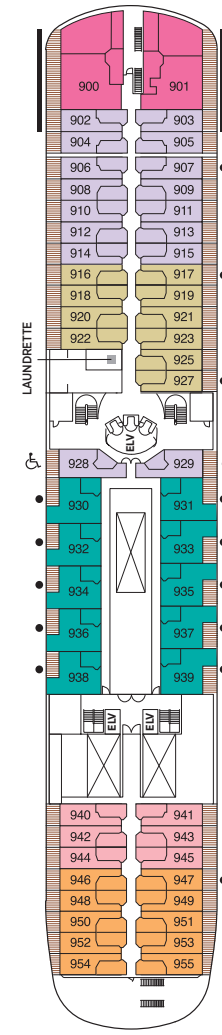

Seven Seas Navigator® DECK PLANS

1. Convertible sofa bed
   - ♿ Wheelchair accessible suites 832, 833, 928, and 929 have shower stall instead of bathtub
   - Connecting suites
2. Up to one rollaway bed can be added to most suites, please inquire at time of booking.

- MS MASTER SUITE
- GS GRAND SUITE
- NS NAVIGATOR SUITE
- A PENTHOUSE SUITE
- B PENTHOUSE SUITE
- C PENTHOUSE SUITE
- D CONCIERGE SUITE
- E DELUXE VERANDA SUITE
- F DELUXE VERANDA SUITE
- G DELUXE WINDOW SUITE
- H DELUXE WINDOW SUITE

OVERALL LENGTH... 566 ft.
BEAM (WIDTH)... 81 ft.
DRAFT... 24 ft.
SUITES... 248
GUESTS... 496
CREW... 365 International
GUEST DECKS... 8
GROSS TONNAGE... 28,803
CRUISING SPEED... 20 Knots
SHIP'S REGISTRY... Bahamas

COMPASS ROSE

CARD & CONFERENCE ROOMS
COFFEE CONNECTION / CLUB.COM
CRUISE SALES
DESTINATION SERVICES
LIBRARY
NAVIGATOR LOUNGE
RECEPTION & CONCIERGE
SEVEN SEAS LOUNGE (LOWER)
STARS LOUNGE

BOUTIQUE
THE CASINO
SEVEN SEAS LOUNGE (UPPER)

DECK 9

LA VERANDA
POOL BAR
POOL DECK
POOL GRILL
ICE CREAM BAR
PRIME 7
SETTE MARI

GALILEO'S LOUNGE
JOGGING TRACK

DECK 12

AEROBICS
BEAUTY SALON
BOGGO
FITNESS CENTER
MINI GOLF
SAUNAS
SERENE SPA & WELLNESS™
SHUFFLEBOARD