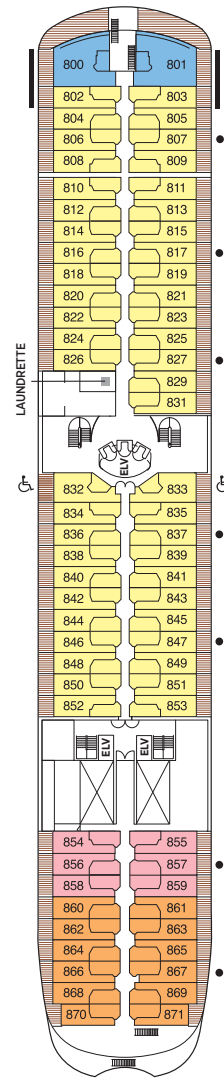

Seven Seas Navigator® DECK PLANS

1. Convertible sofa bed
   - ♿ Wheelchair accessible suites 832, 833, 928, and 929 have shower stall instead of bathtub
   - Connecting suites
2. Up to one rollaway bed can be added to most suites, please inquire at time of booking.

- MS MASTER SUITE
- GS GRAND SUITE
- NS NAVIGATOR SUITE
- A PENTHOUSE SUITE
- B PENTHOUSE SUITE
- C PENTHOUSE SUITE
- D CONCIERGE SUITE
- E DELUXE VERANDA SUITE
- F DELUXE VERANDA SUITE
- G DELUXE WINDOW SUITE
- H DELUXE WINDOW SUITE

OVERALL LENGTH... 566 ft.
BEAM (WIDTH)... 81 ft.
DRAFT... 24 ft.
SUITES... 248
GUESTS... 496
CREW... 365 International
GUEST DECKS... 8
GROSS TONNAGE... 28,803
CRUISING SPEED... 20 Knots
SHIP'S REGISTRY... Bahamas

COMPASS ROSE

CARD & CONFERENCE ROOMS
COFFEE CONNECTION / CLUB.COM
CRUISE SALES
DESTINATION SERVICES
LIBRARY
NAVIGATOR LOUNGE
RECEPTION & CONCIERGE
SEVEN SEAS LOUNGE (LOWER)
STARS LOUNGE

BOUTIQUE
THE CASINO
SEVEN SEAS LOUNGE (UPPER)

DECK 8

LA VERANDA
POOL BAR
POOL DECK
POOL GRILL
ICE CREAM BAR
PRIME 7
SETTE MARI

GALILEO'S LOUNGE
JOGGING TRACK

DECK 12

AEROBICS
BEAUTY SALON
BOGGO
FITNESS CENTER
MINI GOLF
SAUNAS
SERENE SPA & WELLNESS™
SHUFFLEBOARD