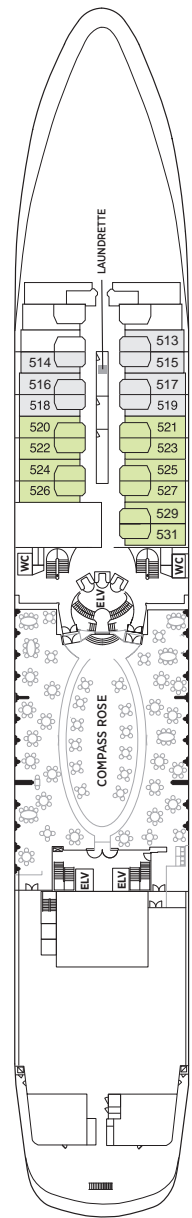

Seven Seas Navigator® DECK PLANS

- Convertible sofa bed
 - ♿ Wheelchair accessible suites 832, 833, 928, and 929 have shower stall instead of bathtub
 - Connecting suites
- Up to one rollaway bed can be added to most suites, please inquire at time of booking.

- MS MASTER SUITE
- GS GRAND SUITE
- NS NAVIGATOR SUITE
- A PENTHOUSE SUITE
- B PENTHOUSE SUITE
- C PENTHOUSE SUITE
- D CONCIERGE SUITE
- E DELUXE VERANDA SUITE
- F DELUXE VERANDA SUITE
- G DELUXE WINDOW SUITE
- H DELUXE WINDOW SUITE

OVERALL LENGTH... 566 ft.
 BEAM (WIDTH)... 81 ft.
 DRAFT... 24 ft.
 SUITES... 248
 GUESTS... 496
 CREW... 365 International
 GUEST DECKS... 8
 GROSS TONNAGE... 28,803
 CRUISING SPEED... 20 Knots
 SHIP'S REGISTRY... Bahamas

DECK 5

COMPASS ROSE

DECK 6

CARD & CONFERENCE ROOMS
 COFFEE CONNECTION / CLUB.COM
 CRUISE SALES
 DESTINATION SERVICES
 LIBRARY
 NAVIGATOR LOUNGE
 RECEPTION & CONCIERGE
 SEVEN SEAS LOUNGE (LOWER)
 STARS LOUNGE