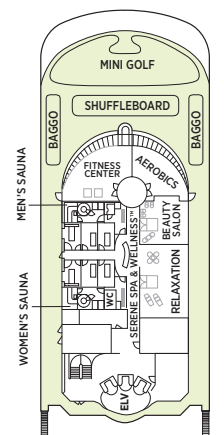

OVERALL LENGTH... 566 ft.
 BEAM (WIDTH)... 81 ft.
 DRAFT... 24 ft.
 SUITES... 248
 GUESTS... 496
 CREW... 365 International
 GUEST DECKS... 8
 GROSS TONNAGE... 28,803
 CRUISING SPEED... 20 Knots
 SHIP'S REGISTRY... Bahamas

DECK 5

COMPASS ROSE

DECK 6

CARD & CONFERENCE ROOMS
 COFFEE CONNECTION / CLUB.COM
 CRUISE SALES
 DESTINATION SERVICES
 LIBRARY
 NAVIGATOR LOUNGE
 RECEPTION & CONCIERGE
 SEVEN SEAS LOUNGE (LOWER)
 STARS LOUNGE

DECK 7

BOUTIQUE
 THE CASINO
 SEVEN SEAS LOUNGE (UPPER)

DECK 8

DECK 9

DECK 10

LA VERANDA
 POOL BAR
 POOL DECK
 POOL GRILL
 ICE CREAM BAR
 PRIME 7
 SETTE MARI

DECK 11

GALILEO'S LOUNGE
 JOGGING TRACK

DECK 12

AEROBICS
 BEAUTY SALON
 BOGGO
 FITNESS CENTER
 MINI GOLF
 SAUNAS
 SERENE SPA & WELLNESS™
 SHUFFLEBOARD