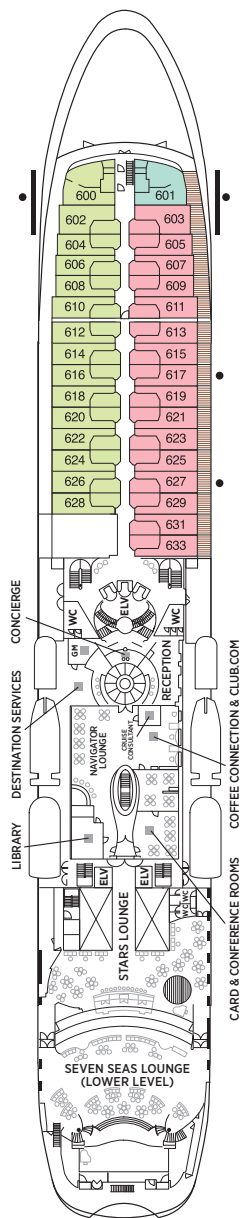

Seven Seas Navigator® DECK PLANS

- Convertible sofa bed
 - ♿ Wheelchair accessible suites 832, 833, 928, and 929 have shower stall instead of bathtub
 - Connecting suites
- Up to one rollaway bed can be added to most suites, please inquire at time of booking.

- MS MASTER SUITE
- GS GRAND SUITE
- NS NAVIGATOR SUITE
- A PENTHOUSE SUITE
- B PENTHOUSE SUITE
- C PENTHOUSE SUITE
- D CONCIERGE SUITE
- E DELUXE VERANDA SUITE
- F DELUXE VERANDA SUITE
- G DELUXE WINDOW SUITE
- H DELUXE WINDOW SUITE

OVERALL LENGTH... 566 ft.
 BEAM (WIDTH)... 81 ft.
 DRAFT... 24 ft.
 SUITES... 248
 GUESTS... 496
 CREW... 365 International
 GUEST DECKS... 8
 GROSS TONNAGE... 28,803
 CRUISING SPEED... 20 Knots
 SHIP'S REGISTRY... Bahamas

DECK 5

COMPASS ROSE

DECK 6

CARD & CONFERENCE ROOMS
 COFFEE CONNECTION / CLUB.COM
 CRUISE SALES
 DESTINATION SERVICES
 LIBRARY
 NAVIGATOR LOUNGE
 RECEPTION & CONCIERGE
 SEVEN SEAS LOUNGE (LOWER)
 STARS LOUNGE