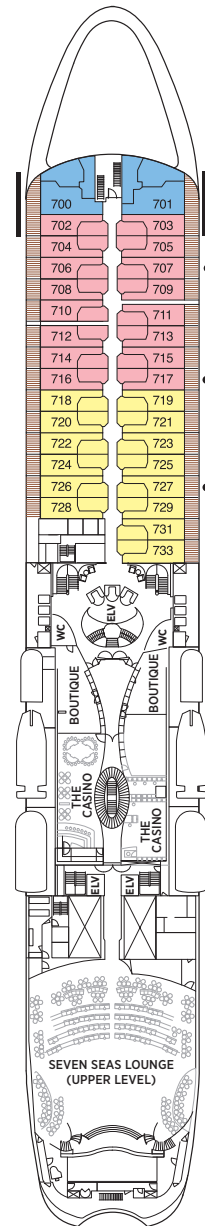

Seven Seas Navigator® DECK PLANS

- Convertible sofa bed
 - ♿ Wheelchair accessible suites 832, 833, 928, and 929 have shower stall instead of bathtub
 - Connecting suites
- Up to one rollaway bed can be added to most suites, please inquire at time of booking.

- MS MASTER SUITE
- GS GRAND SUITE
- NS NAVIGATOR SUITE
- A PENTHOUSE SUITE
- B PENTHOUSE SUITE
- C PENTHOUSE SUITE
- D CONCIERGE SUITE
- E DELUXE VERANDA SUITE
- F DELUXE VERANDA SUITE
- G DELUXE WINDOW SUITE
- H DELUXE WINDOW SUITE

OVERALL LENGTH... 566 ft.
 BEAM (WIDTH)... 81 ft.
 DRAFT... 24 ft.
 SUITES... 248
 GUESTS... 496
 CREW... 365 International
 GUEST DECKS... 8
 GROSS TONNAGE... 28,803
 CRUISING SPEED... 20 Knots
 SHIP'S REGISTRY... Bahamas

DECK 5

COMPASS ROSE

DECK 6

CARD & CONFERENCE ROOMS
 COFFEE CONNECTION / CLUB.COM
 CRUISE SALES
 DESTINATION SERVICES
 LIBRARY
 NAVIGATOR LOUNGE
 RECEPTION & CONCIERGE
 SEVEN SEAS LOUNGE (LOWER)
 STARS LOUNGE