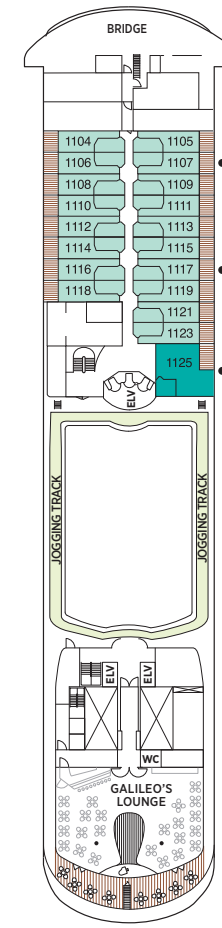

Seven Seas Navigator® DECK PLANS

- Convertible sofa bed
 - ♿ Wheelchair accessible suites 832, 833, 928, and 929 have shower stall instead of bathtub
 - Connecting suites
- Up to one rollaway bed can be added to most suites, please inquire at time of booking.

- MS MASTER SUITE
- GS GRAND SUITE
- NS NAVIGATOR SUITE
- A PENTHOUSE SUITE
- B PENTHOUSE SUITE
- C PENTHOUSE SUITE
- D CONCIERGE SUITE
- E DELUXE VERANDA SUITE
- F DELUXE VERANDA SUITE
- G DELUXE WINDOW SUITE
- H DELUXE WINDOW SUITE

OVERALL LENGTH... 566 ft.
 BEAM (WIDTH)... 81 ft.
 DRAFT... 24 ft.
 SUITES... 248
 GUESTS... 496
 CREW... 365 International
 GUEST DECKS... 8
 GROSS TONNAGE... 28,803
 CRUISING SPEED... 20 Knots
 SHIP'S REGISTRY... Bahamas

DECK 7

BOUTIQUE
 THE CASINO
 SEVEN SEAS LOUNGE (UPPER)

DECK 8

DECK 9

DECK 10

LA VERANDA
 POOL BAR
 POOL DECK
 POOL GRILL
 ICE CREAM BAR
 PRIME 7
 SETTE MARI

DECK 11

GALILEO'S LOUNGE
 JOGGING TRACK