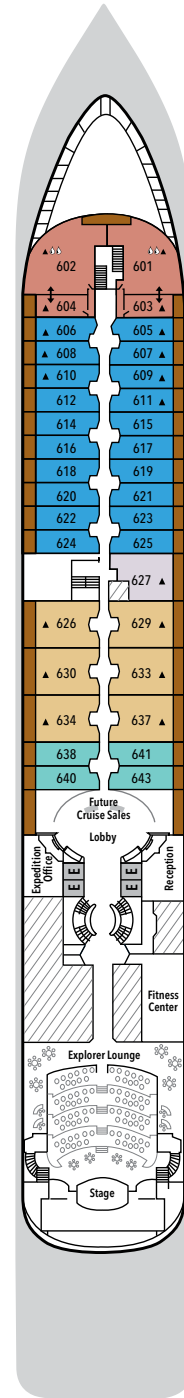

SILVER CLOUD- Deck Plans

DECK 3

Changing Room
Medical Centre

DECK 4

The Restaurant
La Dame
Launderette

DECK 5

Dolce Vita
Boutique
Photo Studio

DECK 6

Explorer Lounge
Fitness Centre
Reception/Guest Relations
Expedition Office

DECK 7

La Terrazza
Zagara Beauty Spa
Library

DECK 8

The Bridge
Pool
Pool Bar
The Grill
Panorama Lounge
Connoisseur's Corner

DECK 9

Observation Lounge
Jogging Track

SUITE CATEGORIES

- Owner's Suite ●
- Grand Suite ●
- Royal Suite ●
- Silver Suite ●
- Medallion Suite ●
- Deluxe Veranda Suite ●
- Veranda Suite ●
- Vista Suite ●

SPECIFICATIONS

- Crew 212
- Build 1994
- Guests 240 in Polar waters
- Officers International
- Tonnage 17,400
- Length 514.14 Feet/156.7 Metres
- Width 70.62 Feet/21.5 Metres
- Speed 18 Knots
- Passenger Decks 7
- Connecting Suites ⇕
- 3rd Guest Capacity ▲
- Bath/Shower Combination 🚿
- Bath & Separate Shower 🚿🚿
- Disabled Suites ♿
- 449, 451
- Refurbished 2017
- Registry Bahamas
- Ice-class Rating 1C