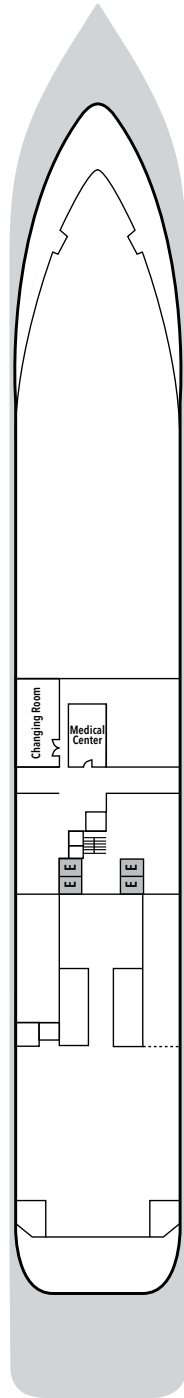

SILVER CLOUD- Deck Plans

DECK 3

Changing Room
Medical Centre

DECK 4

The Restaurant
La Dame
Launderette

DECK 5

Dolce Vita
Boutique
Photo Studio

DECK 6

Explorer Lounge
Fitness Centre
Reception/Guest Relations
Expedition Office

DECK 7

La Terrazza
Zagara Beauty Spa
Library

DECK 8

The Bridge
Pool
Pool Bar
The Grill
Panorama Lounge
Connoisseur's Corner

DECK 9

Observation Lounge
Jogging Track

SUITE CATEGORIES

- Owner's Suite ●
- Grand Suite ●
- Royal Suite ●
- Silver Suite ●
- Medallion Suite ●
- Deluxe Veranda Suite ●
- Veranda Suite ●
- Vista Suite ●

SPECIFICATIONS

- Crew 212
- Build 1994
- Guests 240 in Polar waters
- Officers International
- Tonnage 17,400
- Length 514.14 Feet/156.7 Metres
- Width 70.62 Feet/21.5 Metres
- Speed 18 Knots
- Passenger Decks 7
- Connecting Suites ⇕
- 3rd Guest Capacity ▲
- Bath/Shower Combination 🚿
- Bath & Separate Shower 🚿🚿
- Disabled Suites ♿
- 449, 451
- Refurbished 2017
- Registry Bahamas
- Ice-class Rating 1C