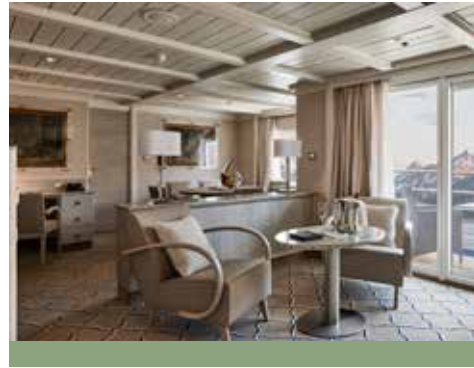

*Please note that The Grill opening hours are subject to weather and destination conditions.

SILVER CLOUD

Suite Diagrams

All suites feature:

- Butler service
- Refrigerator and bar setup stocked with your preferences
- Pillow menu
- Plush bathrobe
- Personalised stationary
- Umbrella
- Luxury bath amenities
- Direct dial telephone(s)
- Dual voltage 110/220 outlets
- Complimentary Wifi for all suites
- Flat-screen television(s) with Interactive Media Library
- Champagne on arrival