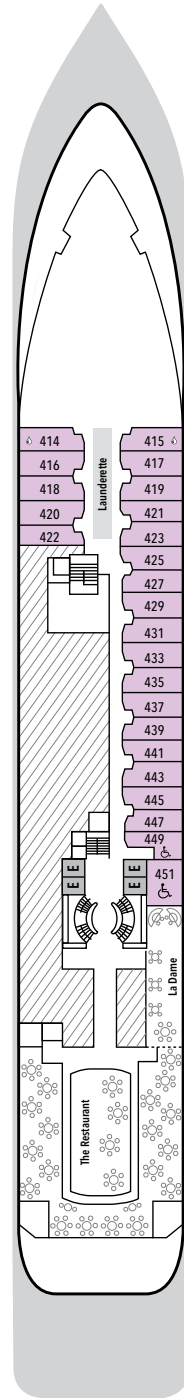

SILVER CLOUD- Deck Plans

DECK 3

Changing Room
Medical Centre

DECK 4

The Restaurant
La Dame
Launderette

DECK 5

Dolce Vita
Boutique
Photo Studio

DECK 6

Explorer Lounge
Fitness Centre
Reception/Guest Relations
Expedition Office

DECK 7

La Terrazza
Zagara Beauty Spa
Library

DECK 8

The Bridge
Pool
Pool Bar
The Grill
Panorama Lounge
Connoisseur's Corner

DECK 9

Observation Lounge
Jogging Track

SUITE CATEGORIES

- Owner's Suite ●
- Grand Suite ●
- Royal Suite ●
- Silver Suite ●
- Medallion Suite ●
- Deluxe Veranda Suite ●
- Veranda Suite ●
- Vista Suite ●

SPECIFICATIONS

- Crew 212
- Build 1994
- Guests 240 in Polar waters
- Officers International
- Tonnage 17,400
- Length 514.14 Feet/156.7 Metres
- Width 70.62 Feet/21.5 Metres
- Speed 18 Knots
- Passenger Decks 7
- Connecting Suites ⇕
- 3rd Guest Capacity ▲
- Bath/Shower Combination 🚿
- Bath & Separate Shower 🚿🚿
- Disabled Suites ♿
- 449, 451
- Refurbished 2017
- Registry Bahamas
- Ice-class Rating 1C