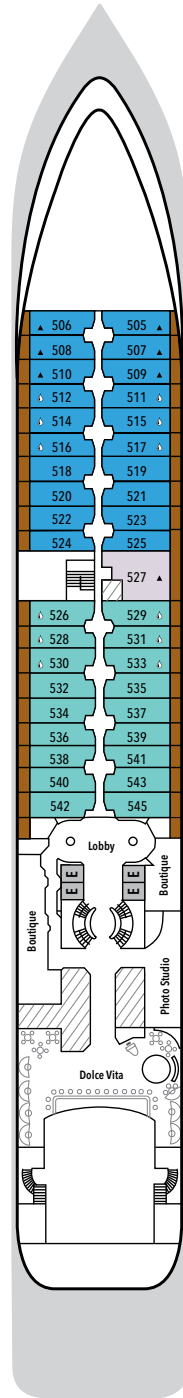

SILVER CLOUD- Deck Plans

DECK 3

Changing Room
Medical Centre

DECK 4

The Restaurant
La Dame
Launderette

DECK 5

Dolce Vita
Boutique
Photo Studio

DECK 6

Explorer Lounge
Fitness Centre
Reception/Guest Relations
Expedition Office

DECK 7

La Terrazza
Zagara Beauty Spa
Library

DECK 8

The Bridge
Pool
Pool Bar
The Grill
Panorama Lounge
Connoisseur's Corner

DECK 9

Observation Lounge
Jogging Track

SUITE CATEGORIES

- Owner's Suite ●
- Grand Suite ●
- Royal Suite ●
- Silver Suite ●
- Medallion Suite ●
- Deluxe Veranda Suite ●
- Veranda Suite ●
- Vista Suite ●

SPECIFICATIONS

- Crew 212
- Build 1994
- Guests 240 in Polar waters
- Officers International
- Tonnage 17,400
- Length 514.14 Feet/156.7 Metres
- Width 70.62 Feet/21.5 Metres
- Speed 18 Knots
- Passenger Decks 7
- Connecting Suites ⇕
- 3rd Guest Capacity ▲
- Bath/Shower Combination 🚿
- Bath & Separate Shower 🚿🚿
- Disabled Suites ♿
- 449, 451
- Refurbished 2017
- Registry Bahamas
- Ice-class Rating 1C