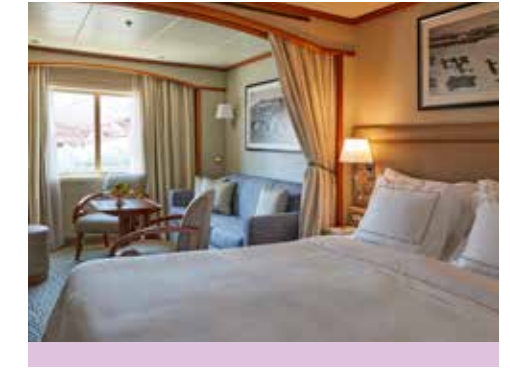

VISTA SUITE

240 SQ. FT. / 22 M²

- Large picture window providing panoramic ocean views
- Sitting area
- Twin beds or queen-sized bed
- Marble bathroom with shower (some with bath/shower combination)
- Walk-in wardrobe with personal safe
- Writing desk
- Hair dryer
- Unlimited Standard Wifi

SUITE CATEGORIES

- Owner's Suite . . . . . ●
- Grand Suite . . . . . ●
- Royal Suite . . . . . ●
- Silver Suite . . . . . ●
- Medallion Suite . . . . . ●
- Deluxe Veranda Suite . . . . . ●
- Veranda Suite . . . . . ●
- Vista Suite . . . . . ●