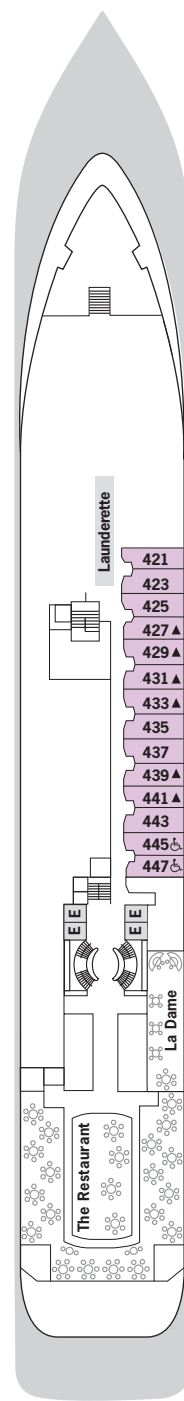

SILVER WIND – Deck Plans

Effective from November 2021

DECK 3

Changing Room
Medical Centre

DECK 4

The Restaurant
La Dame
Laundrette

DECK 5

Dolce Vita
Boutique
Photo Studio

DECK 6

The Show Lounge
Conference Room
Expedition Office
Reception

DECK 7

La Terrazza

DECK 8

Pool Deck
Pool Bar
The Grill
Panorama Lounge
Connoisseur's Corner

DECK 9

Fitness Centre
Beauty Spa
Observation Library
Jogging Track

SUITE CATEGORIES

- Owner's Suite ●
- Grand Suite ●
- Royal Suite ●
- Silver Suite ●
- Medallion Suite ●
- Deluxe Veranda Suite ●
- Classic Veranda Suite ●
- Vista Suite ●

SPECIFICATIONS

- Crew 239
- Officers International
- Guests 274
- Tonnage 17,400
- Length 514.14 Feet/156.7 Metres
- Width 70.62 Feet/21.5 Metres
- Speed 18 Knots
- Passenger Decks 7
- Connecting Suites ⇕
- 3rd Guest Capacity ▲
- Handicap Suites ♿
- 445, 447
- Built 1995
- Refurbished 2021
- Registry Bahamas
- Ice-class Rating 1C

Deckplans are for illustration purposes only and may be subject to change

Suite diagrams shown are for illustration purposes only and may vary from actual square footage. Please refer to suite specifications for square footage.