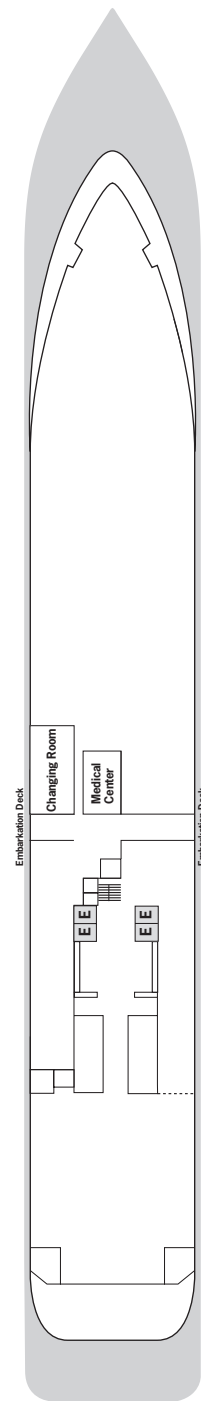

SILVER WIND – Deck Plans

Effective from November 2021

DECK 3

Changing Room
Medical Centre

DECK 4

The Restaurant
La Dame
Laundrette

DECK 5

Dolce Vita
Boutique
Photo Studio

DECK 6

The Show Lounge
Conference Room
Expedition Office
Reception

DECK 7

La Terrazza

DECK 8

Pool Deck
Pool Bar
The Grill
Panorama Lounge
Connoisseur's Corner

DECK 9

Fitness Centre
Beauty Spa
Observation Library
Jogging Track

SUITE CATEGORIES

- Owner's Suite ●
- Grand Suite ●
- Royal Suite ●
- Silver Suite ●
- Medallion Suite ●
- Deluxe Veranda Suite ●
- Classic Veranda Suite ●
- Vista Suite ●

SPECIFICATIONS

- Crew 239
- Officers International
- Guests 274
- Tonnage 17,400
- Length 514.14 Feet/156.7 Metres
- Width 70.62 Feet/21.5 Metres
- Speed 18 Knots
- Passenger Decks 7
- Connecting Suites ⇕
- 3rd Guest Capacity ▲
- Handicap Suites ♿
- 445, 447
- Built 1995
- Refurbished 2021
- Registry Bahamas
- Ice-class Rating 1C

Deckplans are for illustration purposes only and may be subject to change

Suite diagrams shown are for illustration purposes only and may vary from actual square footage. Please refer to suite specifications for square footage.