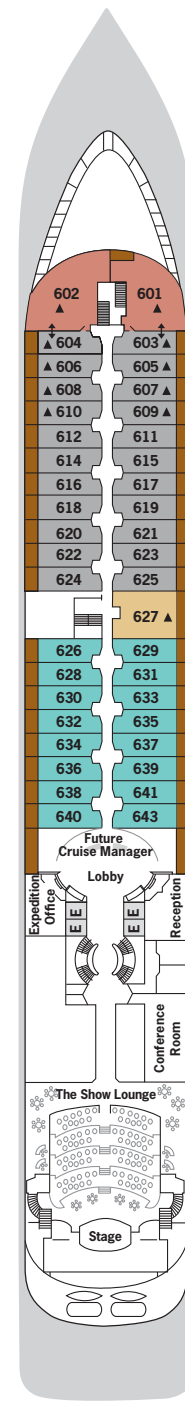

SILVER WIND – Deck Plans

Effective from November 2021

DECK 3

Changing Room
Medical Centre

DECK 4

The Restaurant
La Dame
Laundrette

DECK 5

Dolce Vita
Boutique
Photo Studio

DECK 6

The Show Lounge
Conference Room
Expedition Office
Reception

DECK 7

La Terrazza

DECK 8

Pool Deck
Pool Bar
The Grill
Panorama Lounge
Connoisseur's Corner

DECK 9

Fitness Centre
Beauty Spa
Observation Library
Jogging Track

SUITE CATEGORIES

- Owner's Suite ●
- Grand Suite ●
- Royal Suite ●
- Silver Suite ●
- Medallion Suite ●
- Deluxe Veranda Suite ●
- Classic Veranda Suite ●
- Vista Suite ●

SPECIFICATIONS

- Crew 239
- Officers International
- Guests 274
- Tonnage 17,400
- Length 514.14 Feet/156.7 Metres
- Width 70.62 Feet/21.5 Metres
- Speed 18 Knots
- Passenger Decks 7
- Connecting Suites ⇕
- 3rd Guest Capacity ▲
- Handicap Suites ♿
- 445, 447
- Built 1995
- Refurbished 2021
- Registry Bahamas
- Ice-class Rating 1C

Deckplans are for illustration purposes only and may be subject to change

Suite diagrams shown are for illustration purposes only and may vary from actual square footage. Please refer to suite specifications for square footage.