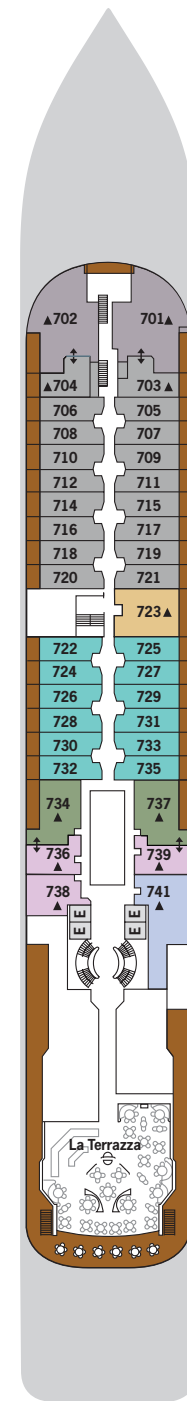

SILVER WIND – Deck Plans

Effective from November 2021

DECK 3

Changing Room
Medical Centre

DECK 4

The Restaurant
La Dame
Laundrette

DECK 5

Dolce Vita
Boutique
Photo Studio

DECK 6

The Show Lounge
Conference Room
Expedition Office
Reception

DECK 7

La Terrazza

DECK 8

Pool Deck
Pool Bar
The Grill
Panorama Lounge
Connoisseur's Corner

DECK 9

Fitness Centre
Beauty Spa
Observation Library
Jogging Track

SUITE CATEGORIES

- Owner's Suite ●
- Grand Suite ●
- Royal Suite ●
- Silver Suite ●
- Medallion Suite ●
- Deluxe Veranda Suite ●
- Classic Veranda Suite ●
- Vista Suite ●

SPECIFICATIONS

- Crew 239
- Officers International
- Guests 274
- Tonnage 17,400
- Length 514.14 Feet/156.7 Metres
- Width 70.62 Feet/21.5 Metres
- Speed 18 Knots
- Passenger Decks 7
- Connecting Suites ⇕
- 3rd Guest Capacity ▲
- Handicap Suites ♿
- 445, 447
- Built 1995
- Refurbished 2021
- Registry Bahamas
- Ice-class Rating 1C

Deckplans are for illustration purposes only and may be subject to change

Suite diagrams shown are for illustration purposes only and may vary from actual square footage. Please refer to suite specifications for square footage.