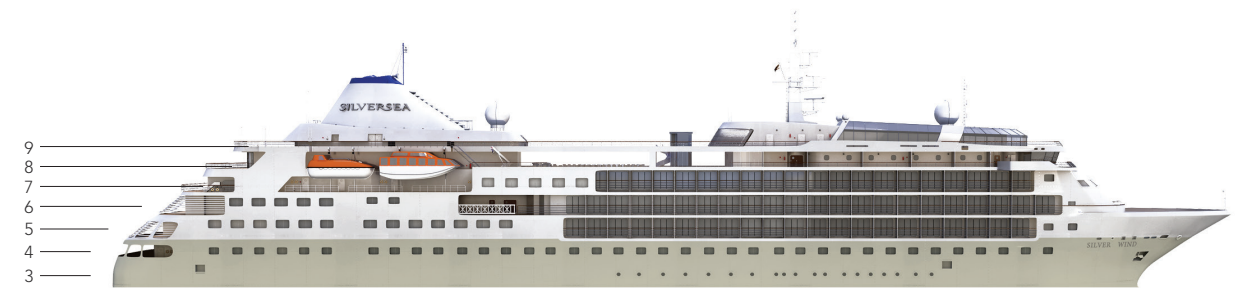

SILVER WIND – Deck Plans

Effective from November 2021

DECK 3

Changing Room
Medical Centre

DECK 4

The Restaurant
La Dame
Laundrette

DECK 5

Dolce Vita
Boutique
Photo Studio

SUITE CATEGORIES

- Owner's Suite ●
- Grand Suite ●
- Royal Suite ●
- Silver Suite ●
- Medallion Suite ●
- Deluxe Veranda Suite ●
- Classic Veranda Suite ●
- Vista Suite ●

SPECIFICATIONS

- Crew 239
- Officers International
- Guests 274
- Tonnage 17,400
- Length 514.14 Feet/156.7 Metres
- Width 70.62 Feet/21.5 Metres
- Speed 18 Knots
- Passenger Decks 7
- Connecting Suites ⇕
- 3rd Guest Capacity ▲
- Handicap Suites ♿
- 445, 447
- Built 1995
- Refurbished 2021
- Registry Bahamas
- Ice-class Rating 1C