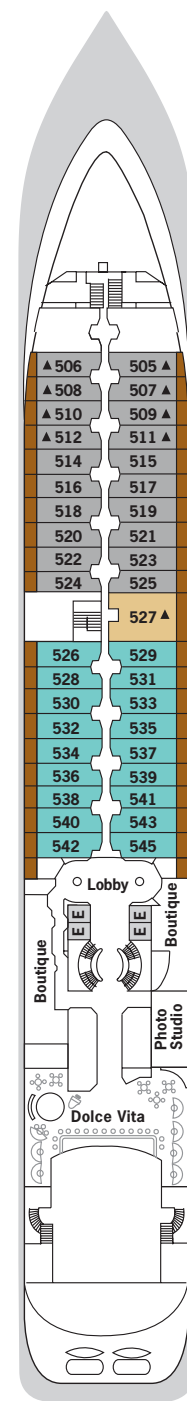

SILVER WIND – Deck Plans

Effective from November 2021

DECK 3

Changing Room
Medical Centre

DECK 4

The Restaurant
La Dame
Laundrette

DECK 5

Dolce Vita
Boutique
Photo Studio

DECK 6

The Show Lounge
Conference Room
Expedition Office
Reception

DECK 7

La Terrazza

DECK 8

Pool Deck
Pool Bar
The Grill
Panorama Lounge
Connoisseur's Corner

DECK 9

Fitness Centre
Beauty Spa
Observation Library
Jogging Track

SUITE CATEGORIES

- Owner's Suite ●
- Grand Suite ●
- Royal Suite ●
- Silver Suite ●
- Medallion Suite ●
- Deluxe Veranda Suite ●
- Classic Veranda Suite ●
- Vista Suite ●

SPECIFICATIONS

- Crew 239
- Officers International
- Guests 274
- Tonnage 17,400
- Length 514.14 Feet/156.7 Metres
- Width 70.62 Feet/21.5 Metres
- Speed 18 Knots
- Passenger Decks 7
- Connecting Suites ⇕
- 3rd Guest Capacity ▲
- Handicap Suites ♿
- 445, 447
- Built 1995
- Refurbished 2021
- Registry Bahamas
- Ice-class Rating 1C

Deckplans are for illustration purposes only and may be subject to change

Suite diagrams shown are for illustration purposes only and may vary from actual square footage. Please refer to suite specifications for square footage.