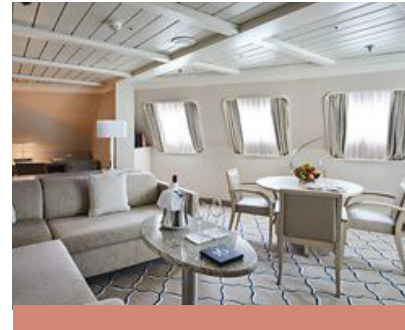

ROYAL SUITE

Available as a one-bedroom configuration or as two-bedrooms by adjoining with a Classic Veranda Suite.

1 BEDROOM: 736 SQ. FT. / 69 M²
INCLUDING VERANDA (126 SQ. FT. / 12 M²);

2 BEDROOM: 1,031 SQ. FT. / 96 M²
INCLUDING VERANDA (175 SQ. FT. / 16.5 M²)

- Large veranda with patio furniture and floor-to-ceiling glass doors; bedroom two has additional veranda window
- Living room (with convertible sofa to accommodate an additional guest); bedroom two has additional sitting area
- Separate dining area
- Twin beds or queen-sized bed; bedroom two has additional twin beds or queen-sized bed
- Bathroom with whirlpool bath and walk-in shower; bedroom two has additional bathroom with walk-in shower
- Walk-in wardrobe(s) with personal safe
- Vanity table(s) with hair dryer
- Writing desk(s)
- Flat-screen HD TVs
- Interactive Media Library
- Bose® sound system with bluetooth connectivity
- Illy® espresso machine
- Unlimited Premium Wifi